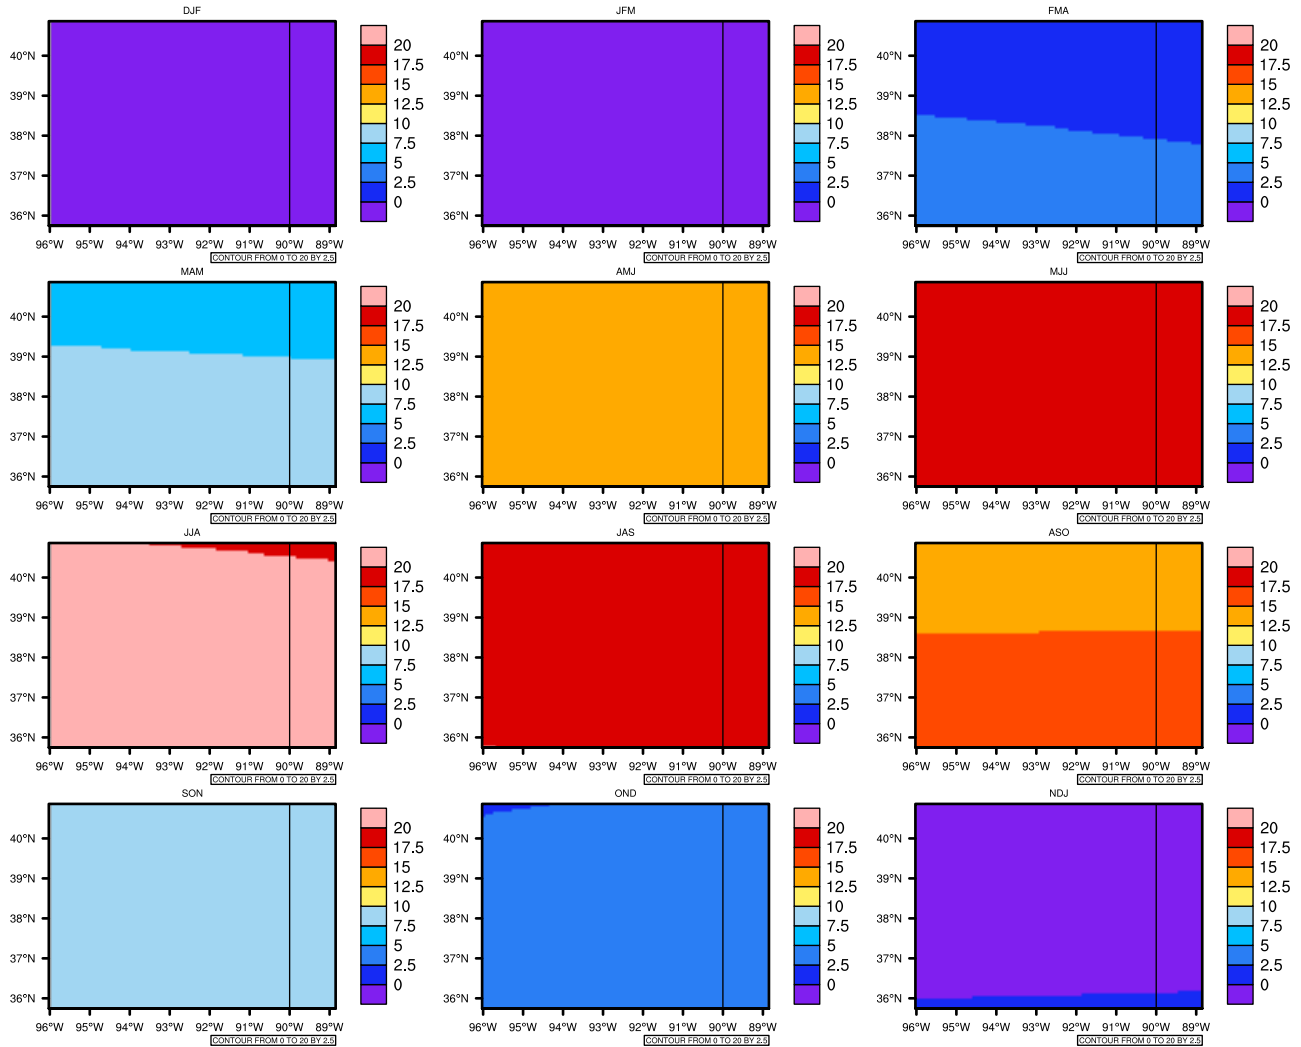

Seasonally Daily Averagetasmin(c) In 2020-2029 GFDL-ESM2M RCP85 - Missouri

AgriMetSoft (2020). Climate Maps. Available on:
<https://agrimetsoft.com/maps>

[Order a new map on <https://agrimetsoft.com/order>

[You can request maps from any dataset from the AgriMetSoft Team.](#)