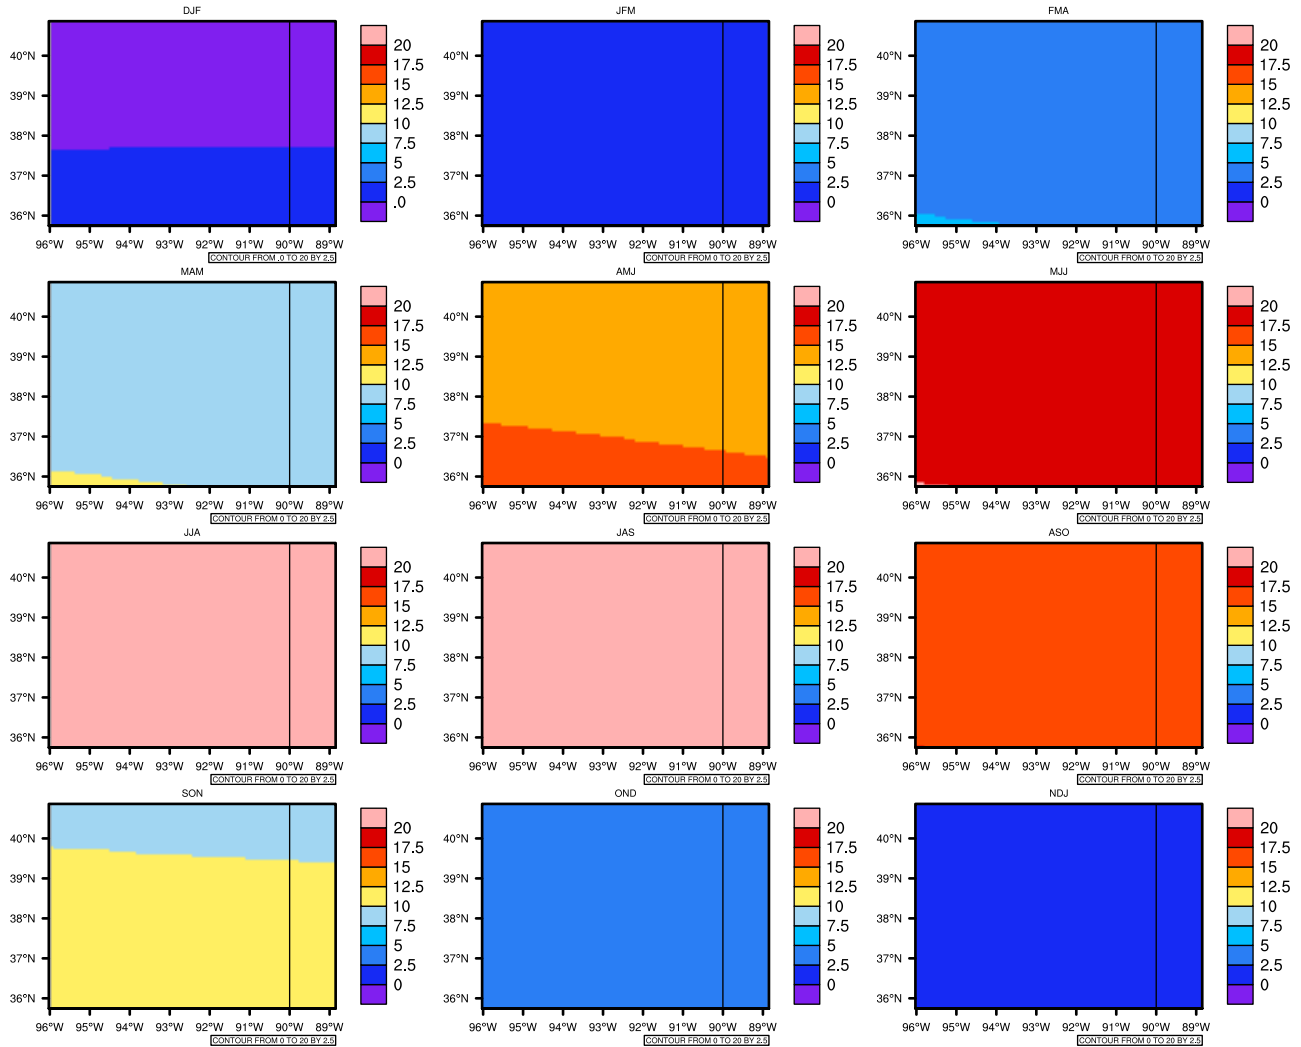

Seasonally Daily Averagetasmin(c) In 2050-2059 GFDL-ESM2M RCP85 - Missouri

AgriMetSoft (2020). Climate Maps. Available on:
<https://agrimetsoft.com/maps>

[Order a new map on <https://agrimetsoft.com/order>

[You can request maps from any dataset from the AgriMetSoft Team.](#)