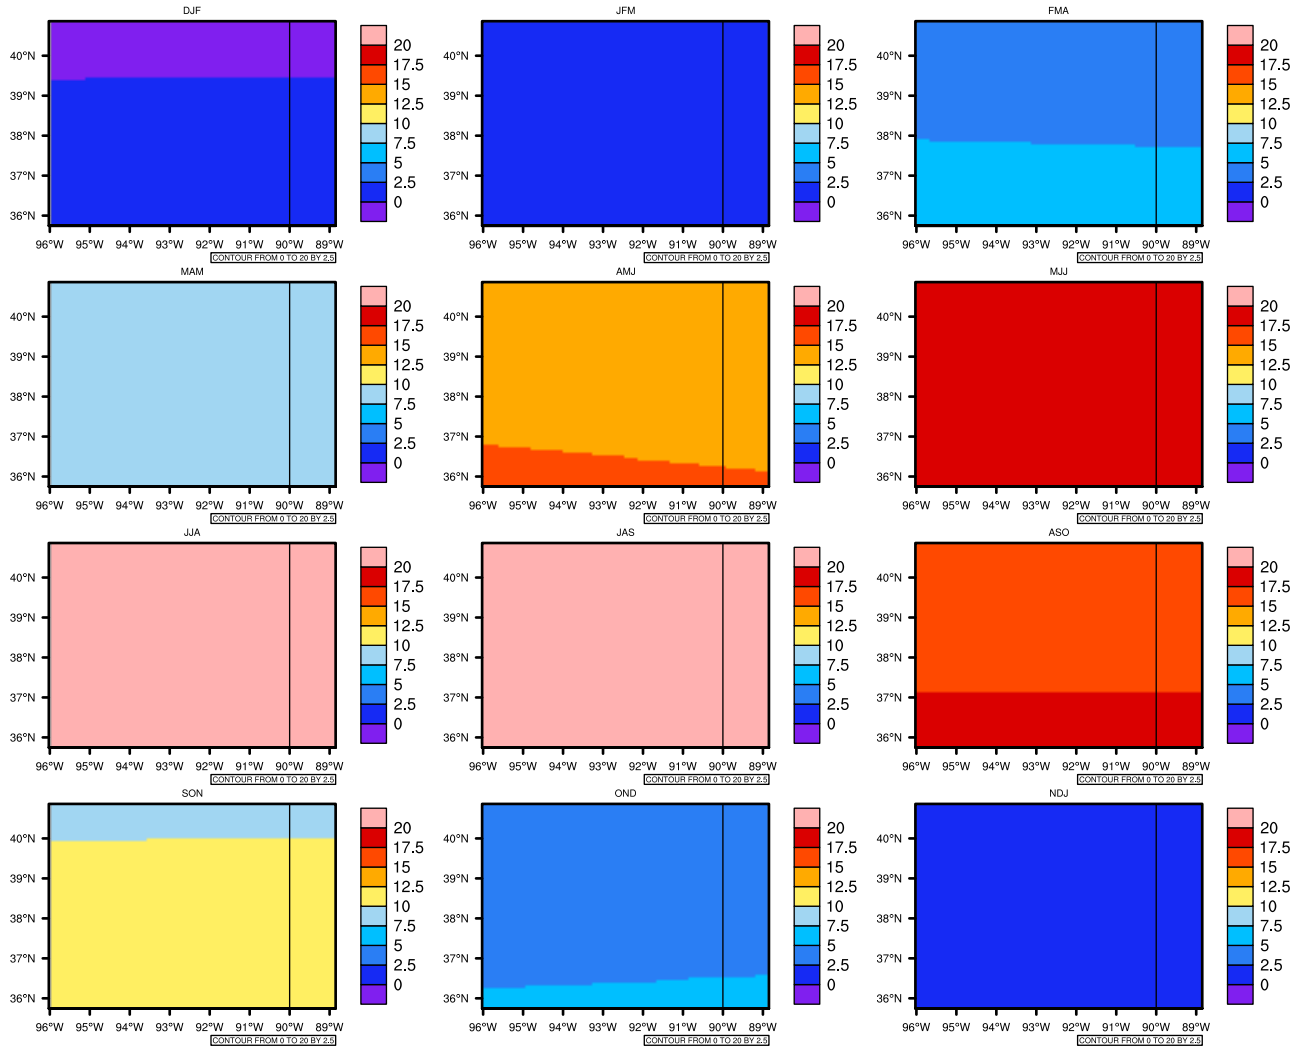

Seasonally Daily Averagetasmin(c) In 2060-2069 GFDL-ESM2M RCP85 - Missouri

AgriMetSoft (2020). Climate Maps. Available on: <https://agrimetsoft.com/maps>

[Order a new map on <https://agrimetsoft.com/order>

[You can request maps from any dataset from the AgriMetSoft Team.](#)