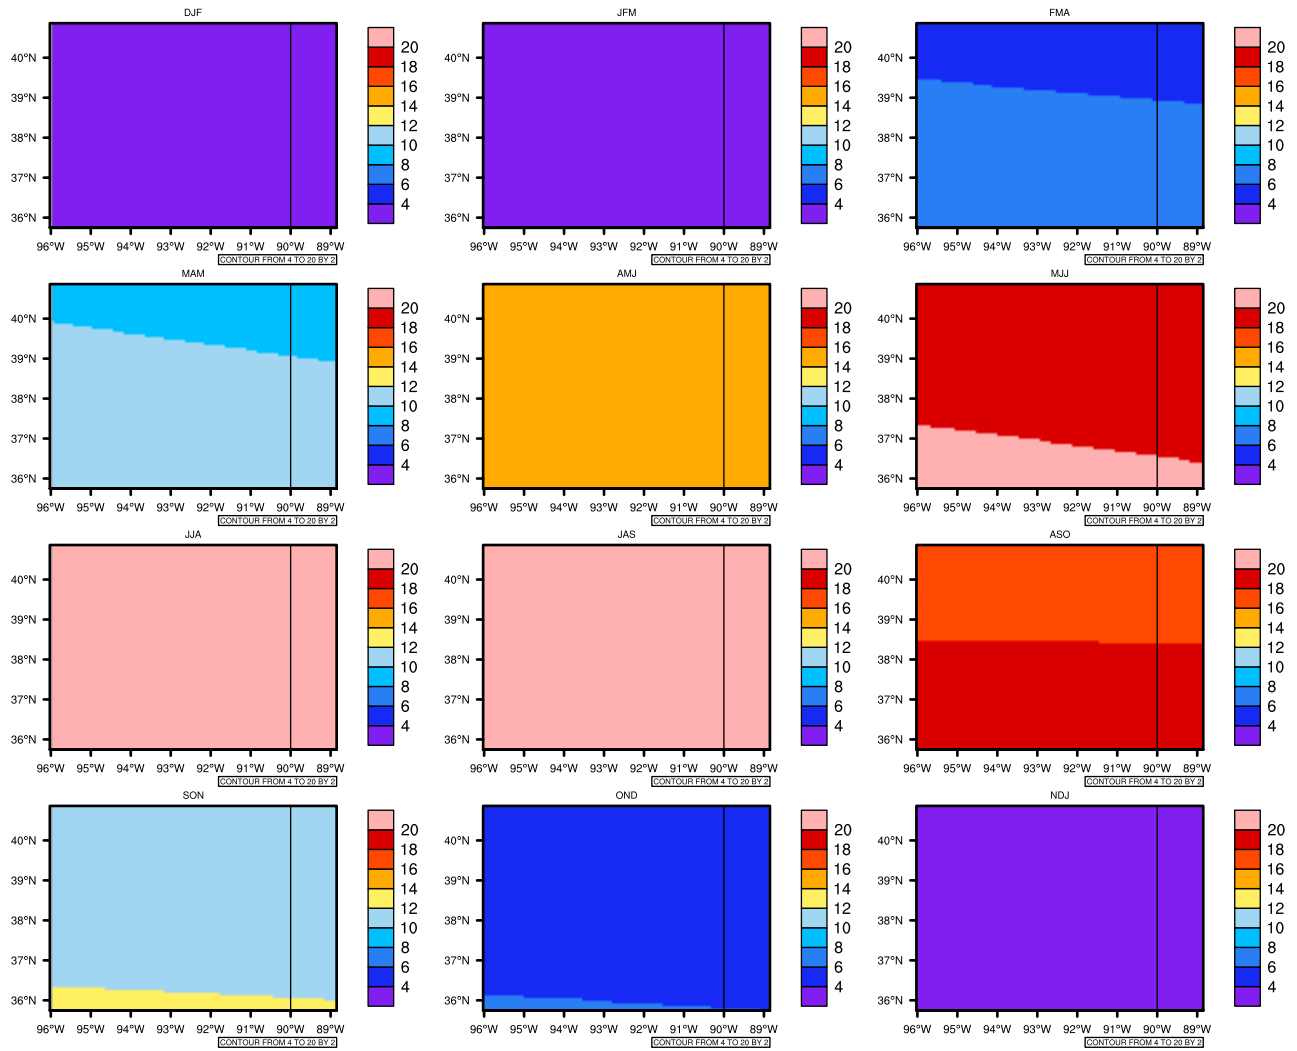

Seasonally Daily Averagetasmin(c) In 2080-2089 GFDL-ESM2M RCP85 - Missouri

AgriMetSoft (2020). Climate Maps. Available on: <https://agrimetsoft.com/maps>

[Order a new map on <https://agrimetsoft.com/order>

[You can request maps from any dataset from the AgriMetSoft Team.](#)