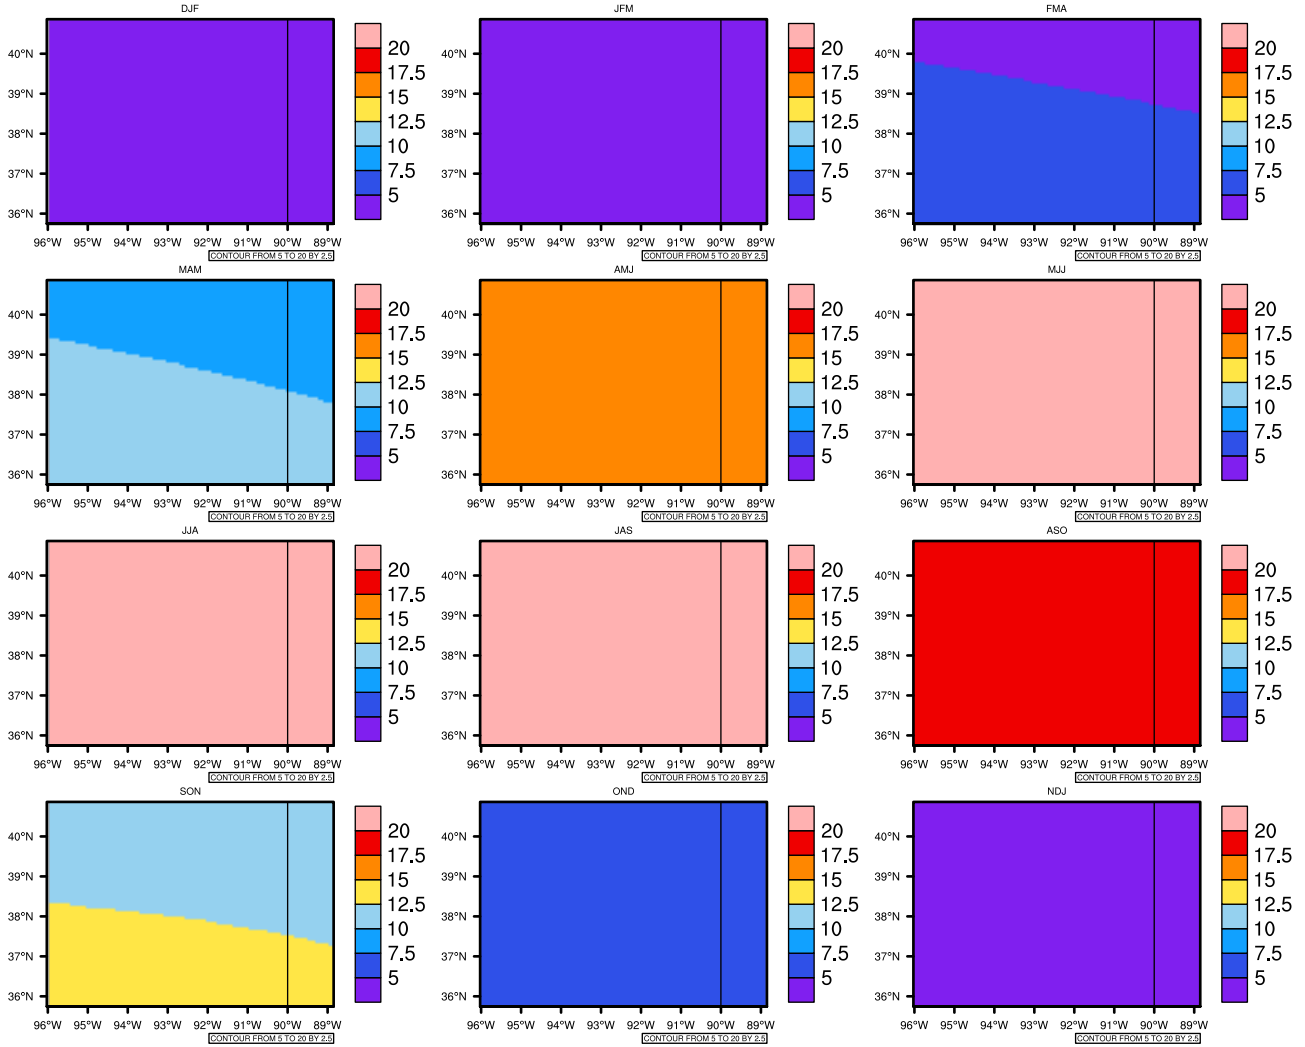

# Seasonally Daily Averagetasmin(c) In 2090-2099 GFDL-ESM2M RCP85 - Missouri

AgriMetSoft (2020). Climate Maps. Available on: <https://agrimetsoft.com/maps>

[Order a new map on <https://agrimetsoft.com/order>

[You can request maps from any dataset from the AgriMetSoft Team.](#)