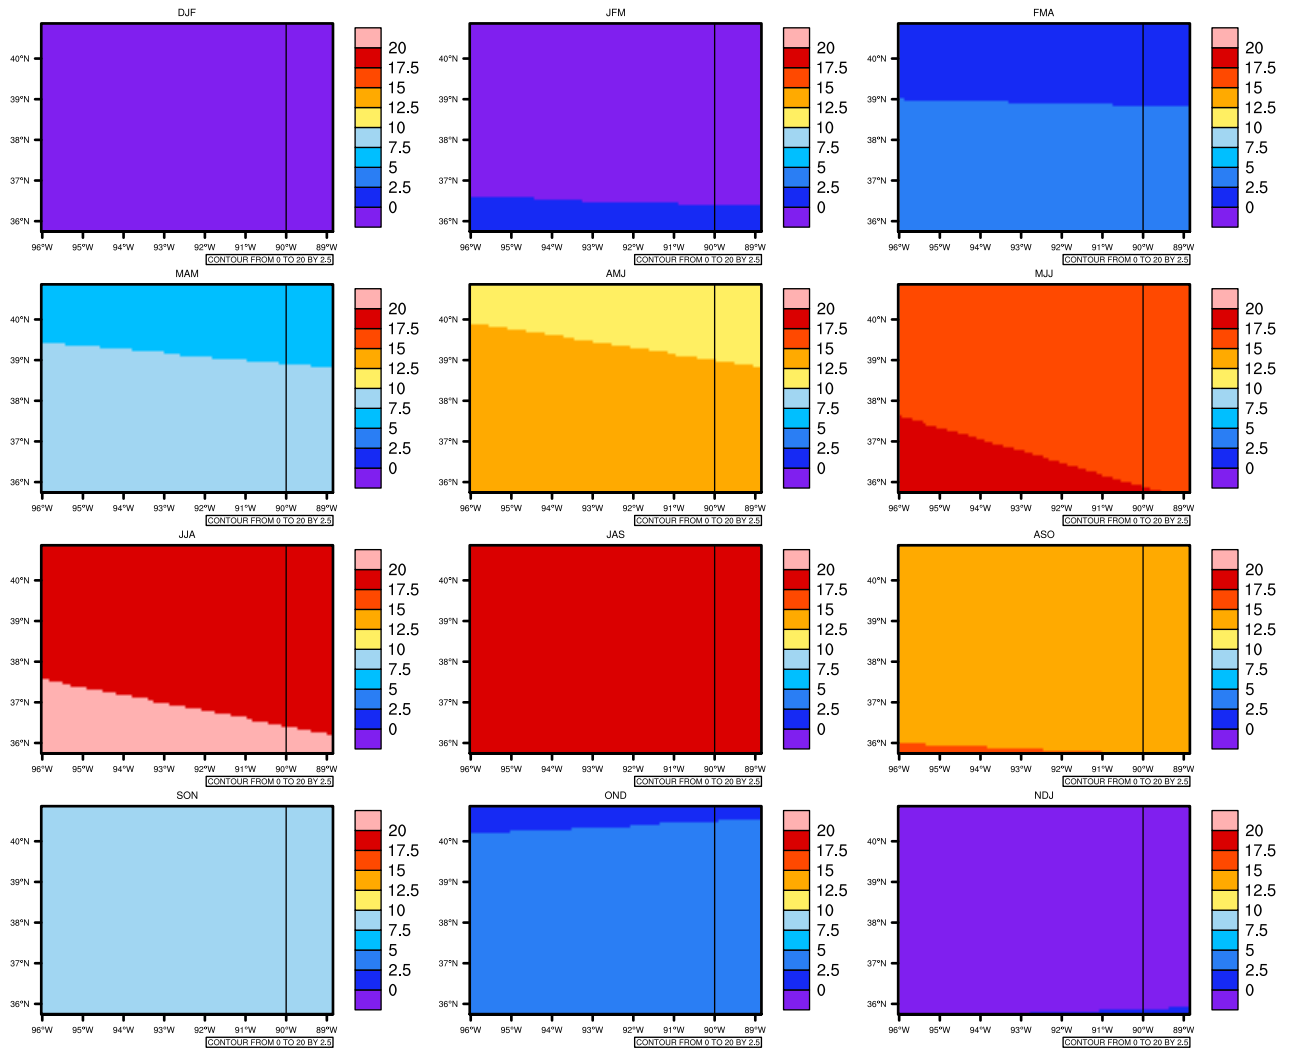

# Seasonally Daily Average t<sub>asmin</sub>(c) In 1975-2005 GFDL-ESM2M historical - Missouri

AgriMetSoft (2020). Climate Maps. Available on: <https://agrimetsoft.com/maps>

[Order a new map on <https://agrimetsoft.com/order>

[You can request maps from any dataset from the AgriMetSoft Team.](#)