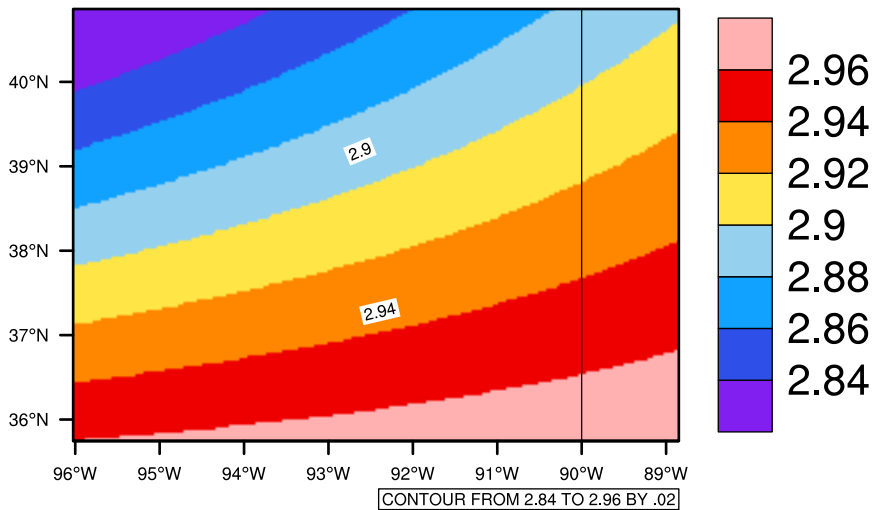

Yearly pr (mm/day) In 1975-2005 GFDL-ESM2M historical - Missouri

[You can request maps from any dataset from the AgriMetSoft Team.](#)