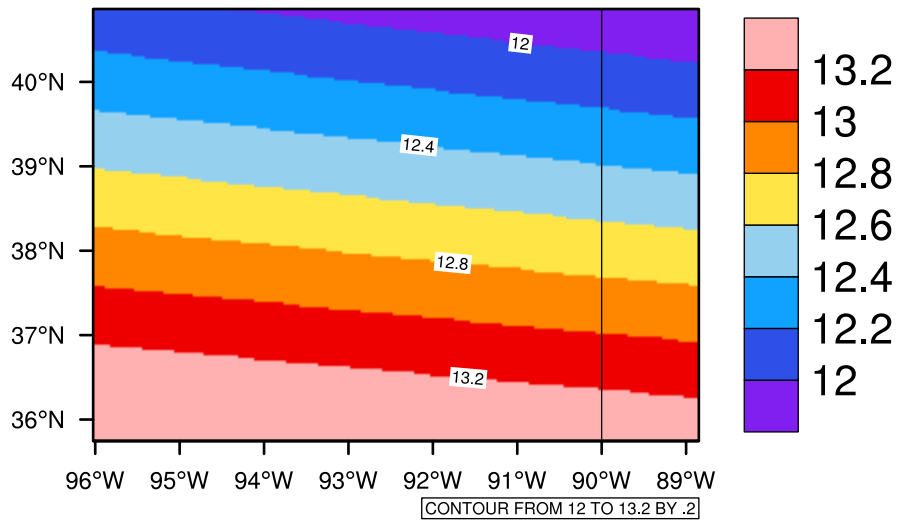

Yearly tas(c) In 2020-2029 GFDL-ESM2M RCP45 - Missouri

[You can request maps from any dataset from the AgriMetSoft Team.](#)