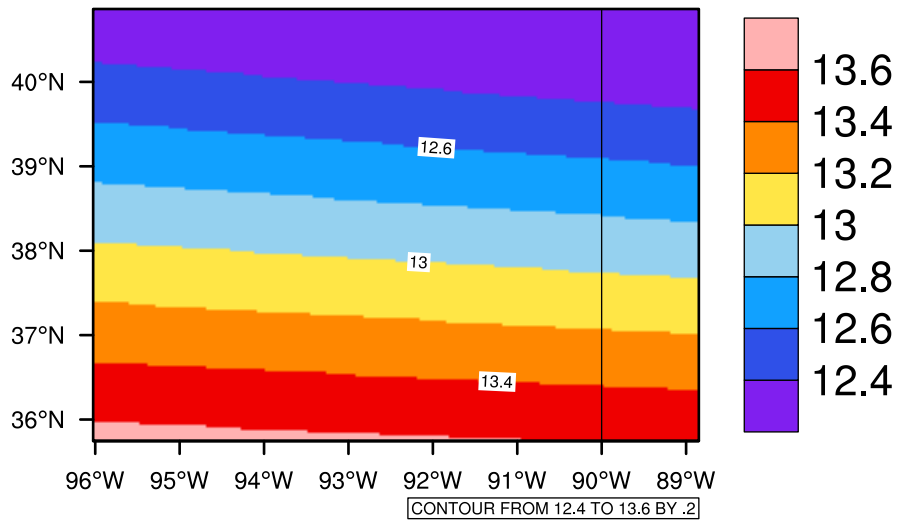

Yearly tas(c) In 2030-2039 GFDL-ESM2M RCP45 - Missouri

[You can request maps from any dataset from the AgriMetSoft Team.](#)