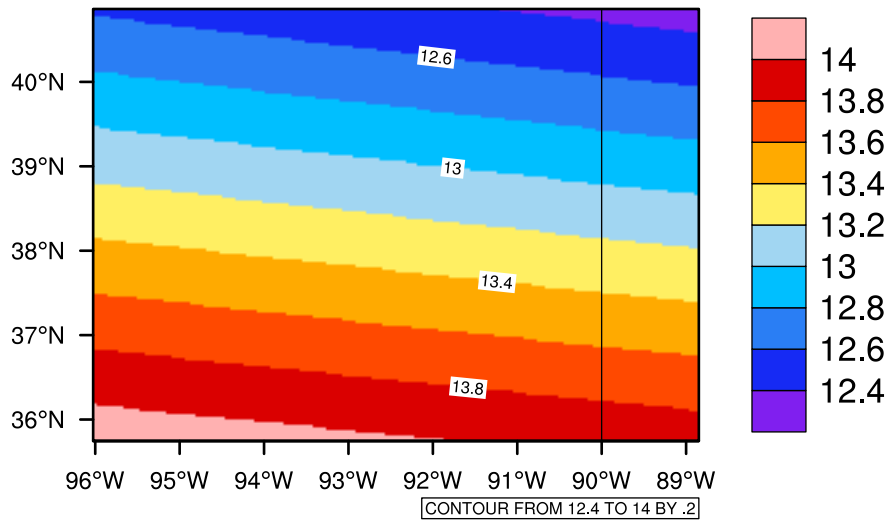

Yearly tas(c) In 2040-2049 GFDL-ESM2M RCP45 - Missouri

[You can request maps from any dataset from the AgriMetSoft Team.](#)