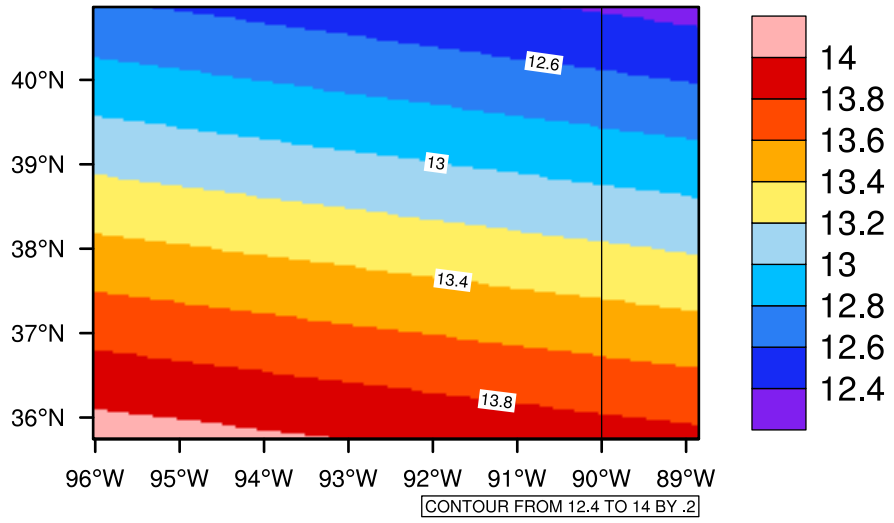

Yearly tas(c) In 2050-2059 GFDL-ESM2M RCP45 - Missouri

[You can request maps from any dataset from the AgriMetSoft Team.](#)