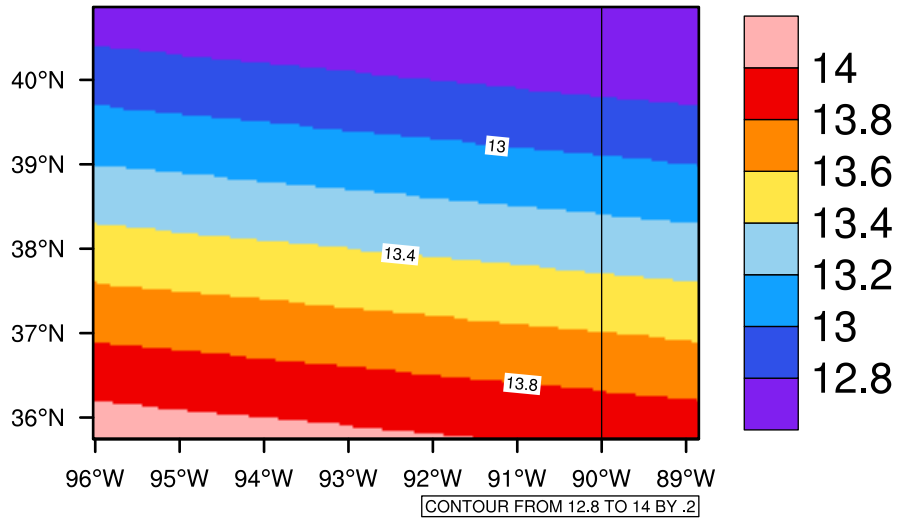

Yearly tas(c) In 2070-2079 GFDL-ESM2M RCP45 - Missouri

[You can request maps from any dataset from the AgriMetSoft Team.](#)