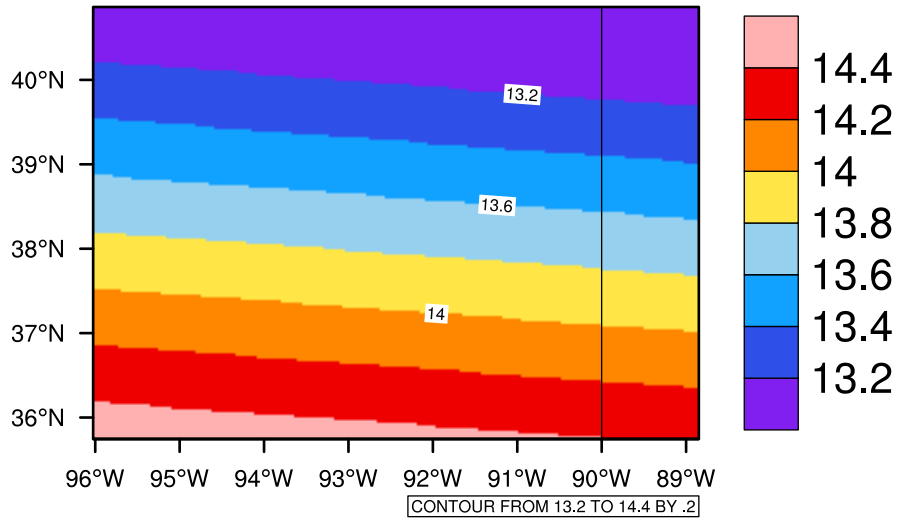

Yearly tas(c) In 2080-2089 GFDL-ESM2M RCP45 - Missouri

[You can request maps from any dataset from the AgriMetSoft Team.](#)