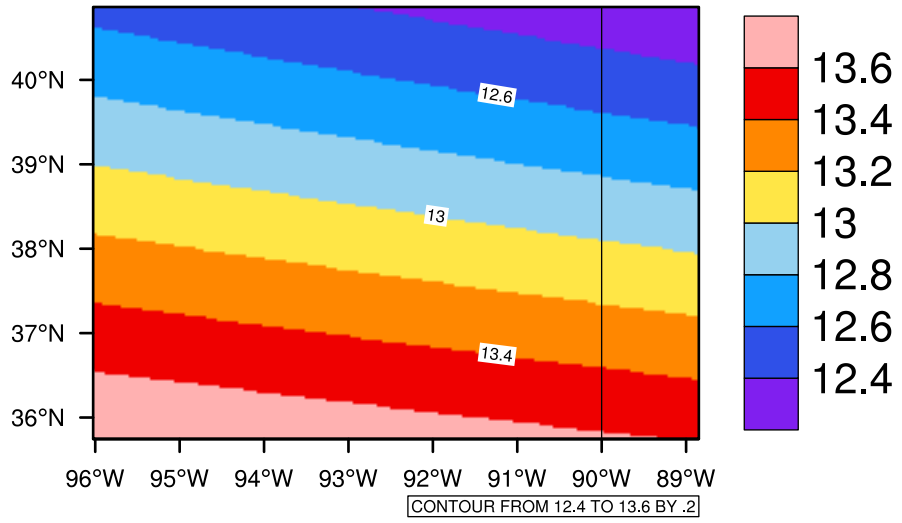

Yearly tas(c) In 2090-2099 GFDL-ESM2M RCP45 - Missouri

[You can request maps from any dataset from the AgriMetSoft Team.](#)