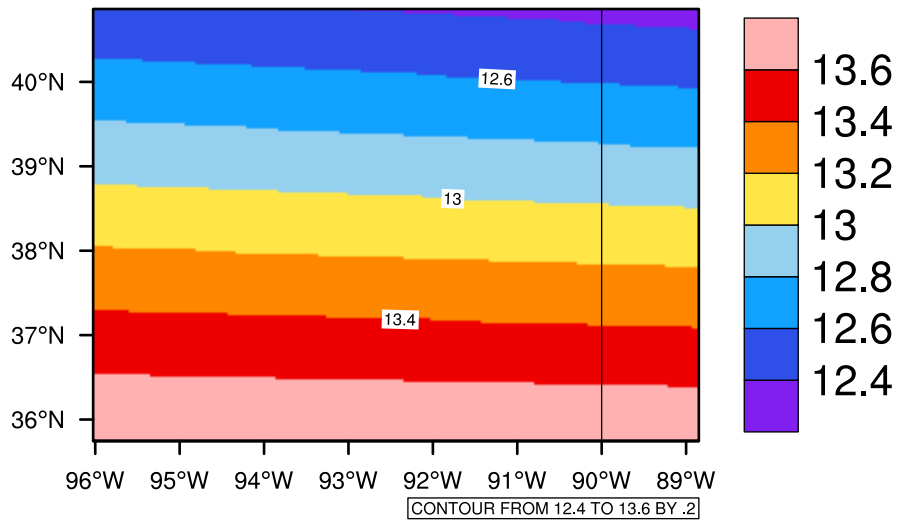

Yearly tas(c) In 2030-2039 GFDL-ESM2M RCP85 - Missouri

[You can request maps from any dataset from the AgriMetSoft Team.](#)