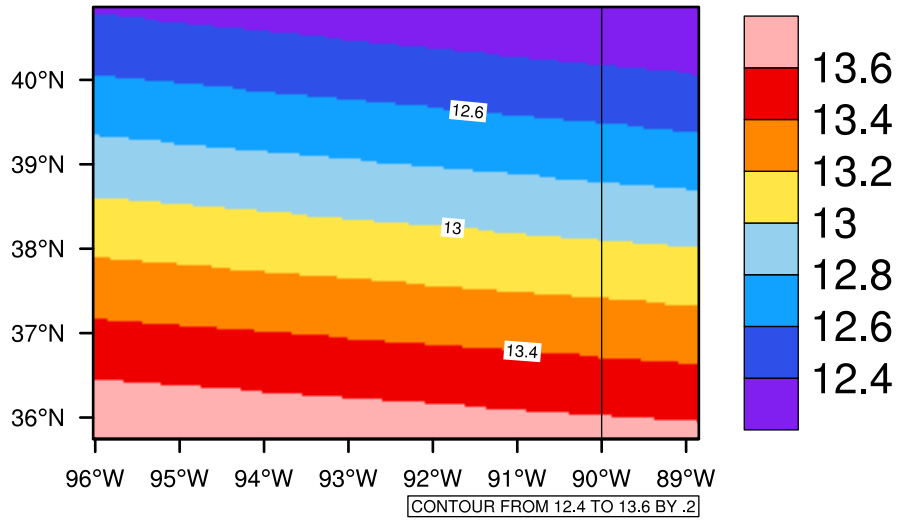

Yearly tas(c) In 2040-2049 GFDL-ESM2M RCP85 - Missouri

[You can request maps from any dataset from the AgriMetSoft Team.](#)