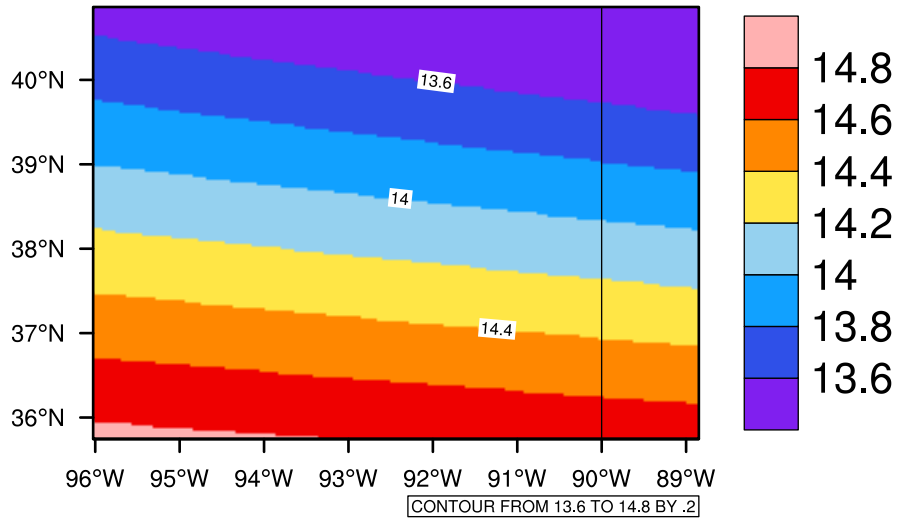

Yearly tas(c) In 2050-2059 GFDL-ESM2M RCP85 - Missouri

[You can request maps from any dataset from the AgriMetSoft Team.](#)