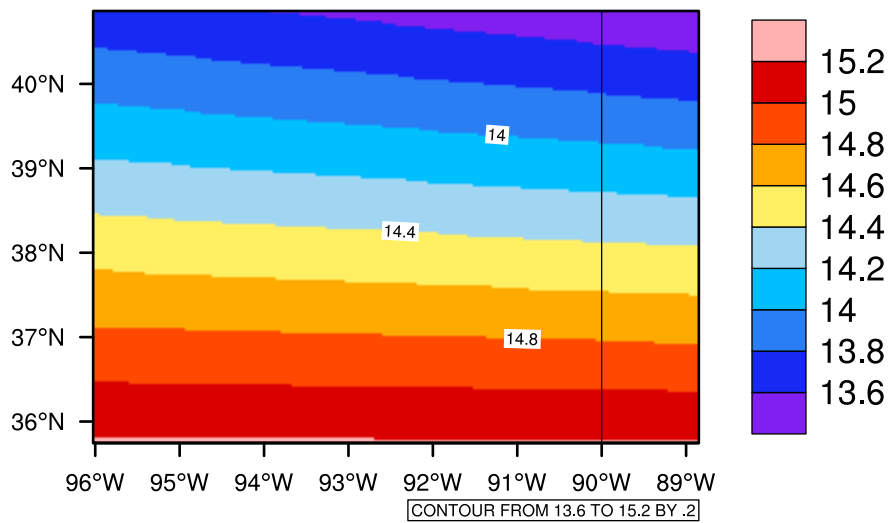

Yearly tas(c) In 2060-2069 GFDL-ESM2M RCP85 - Missouri

[You can request maps from any dataset from the AgriMetSoft Team.](#)