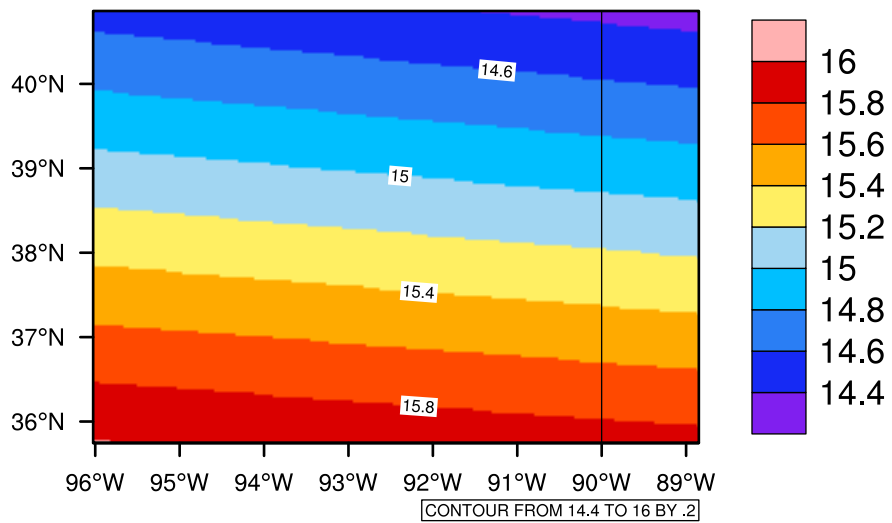

Yearly tas(c) In 2070-2079 GFDL-ESM2M RCP85 - Missouri

[You can request maps from any dataset from the AgriMetSoft Team.](#)