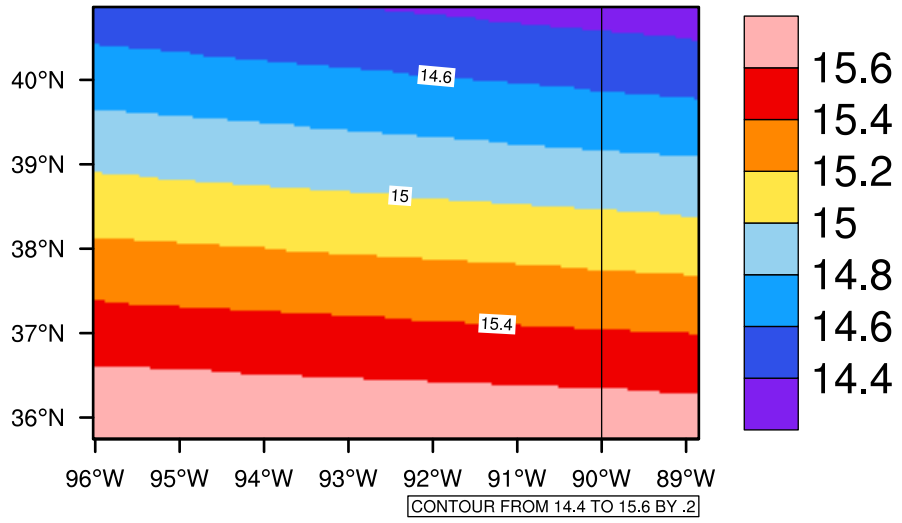

Yearly tas(c) In 2080-2089 GFDL-ESM2M RCP85 - Missouri

[You can request maps from any dataset from the AgriMetSoft Team.](#)