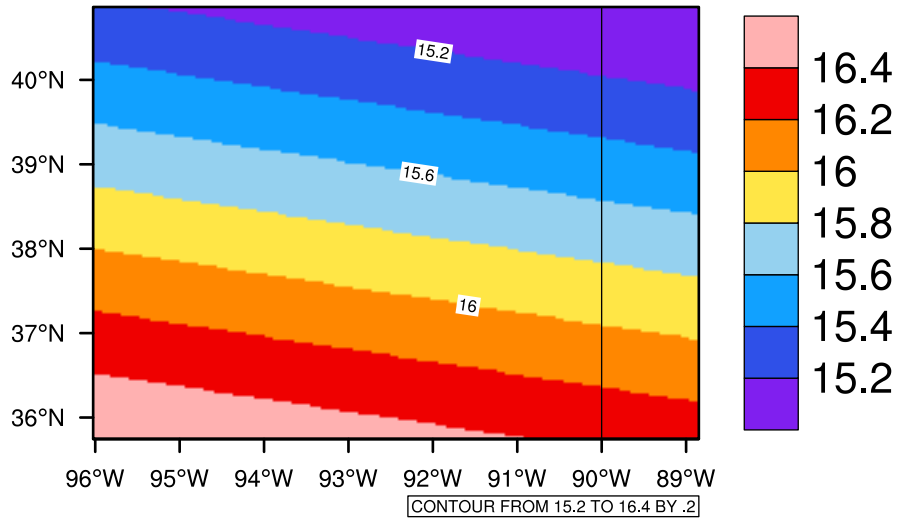

Yearly tas(c) In 2090-2099 GFDL-ESM2M RCP85 - Missouri

[You can request maps from any dataset from the AgriMetSoft Team.](#)