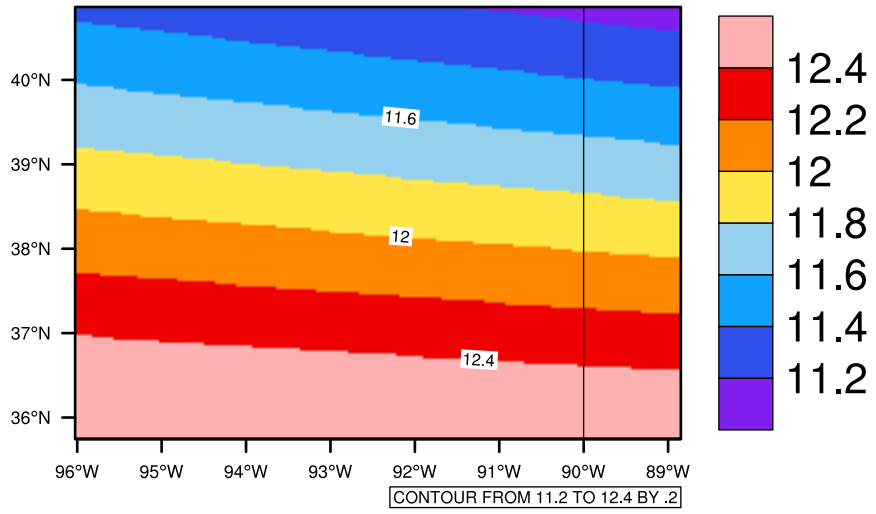

Yearly tas(c) In 1975-2005 GFDL-ESM2M historical - Missouri

[You can request maps from any dataset from the AgriMetSoft Team.](#)