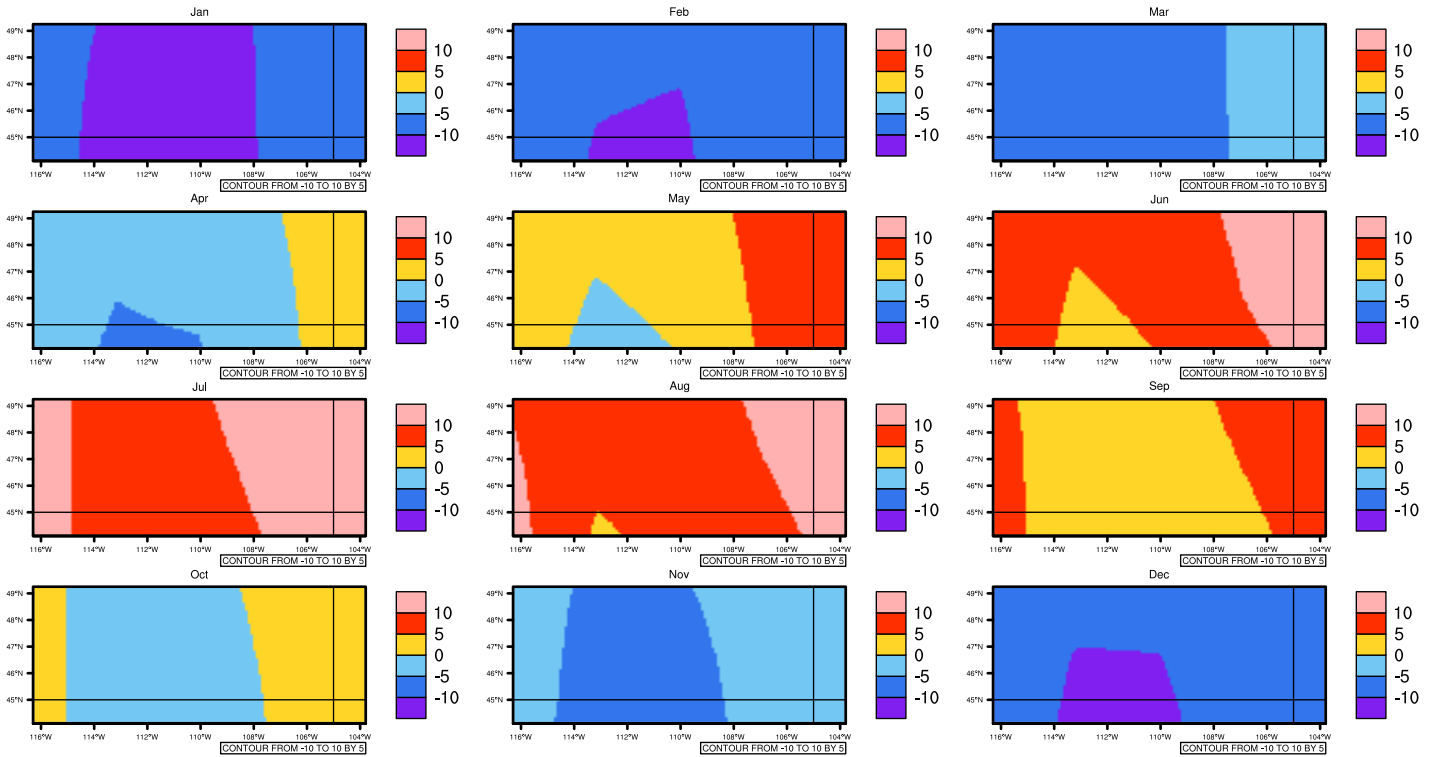

Monthly Daily Averagetasmin(c) In 1975-2005 GFDL-ESM2M historical - Montana