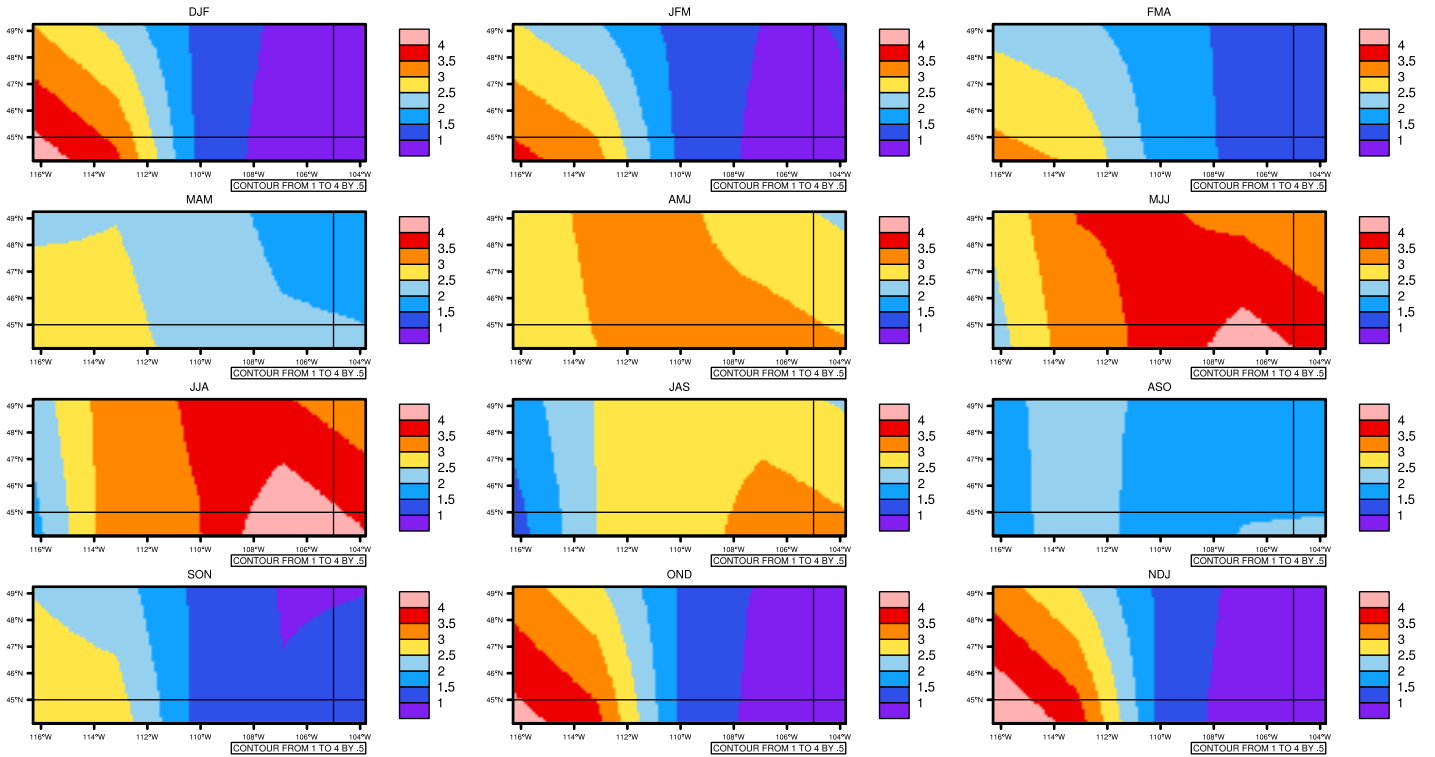

Seasonally pr (mm/day) In 1975-2005 GFDL-ESM2M historical - Montana