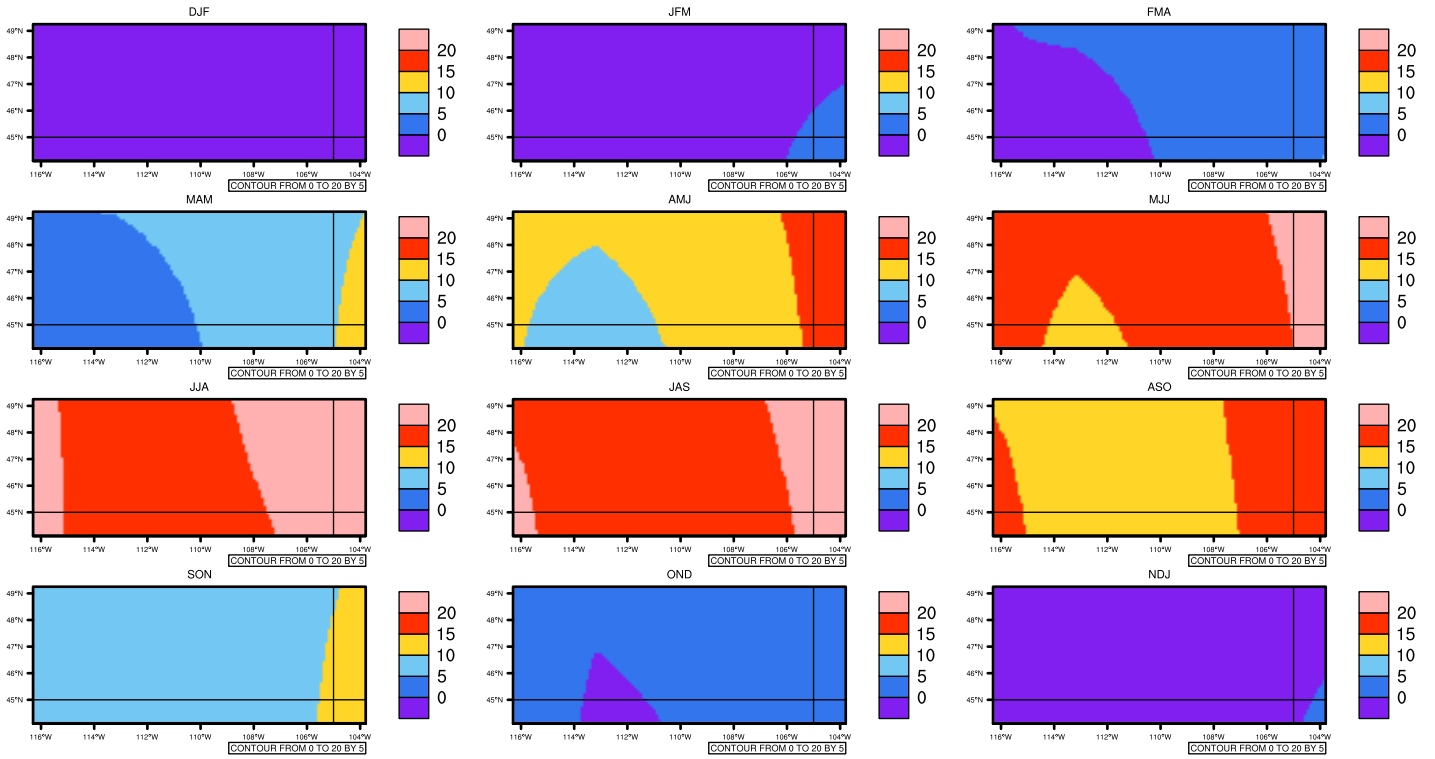

Seasonally Daily Averagetasmx(c) In 1975-2005 GFDL-ESM2M historical - Montana