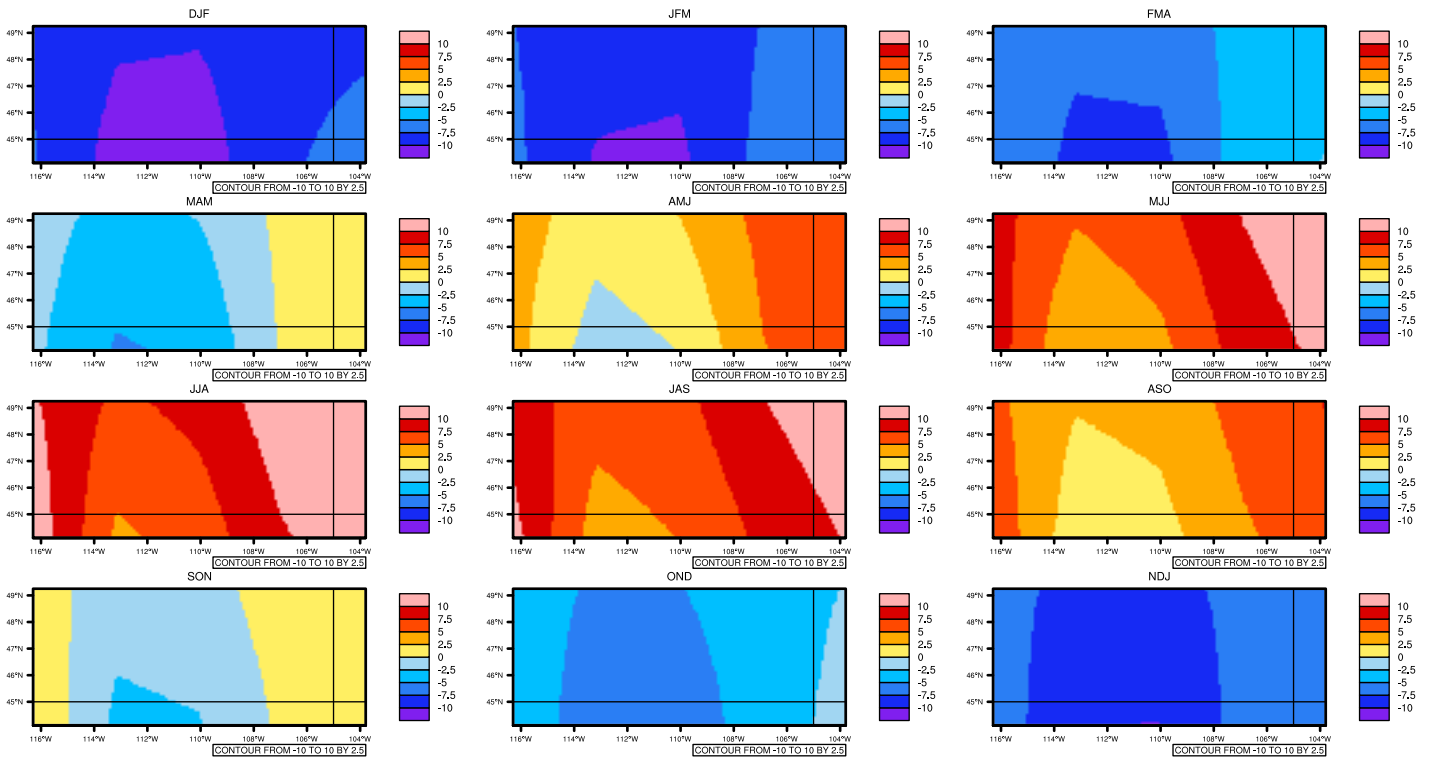

Seasonally Daily Averagetasmin(c) In 1975-2005 GFDL-ESM2M historical - Montana