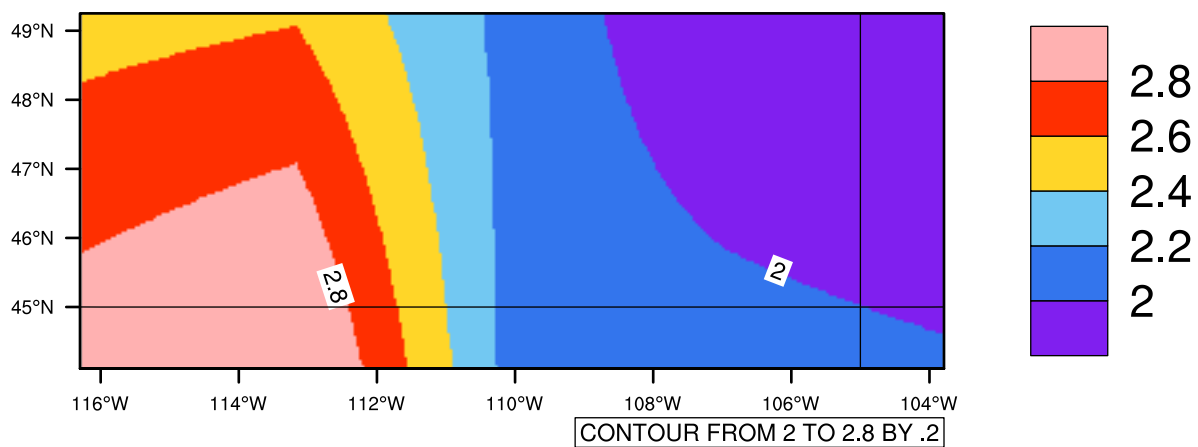

Yearly pr (mm/day) In 1975-2005 GFDL-ESM2M historical - Montana

[You can request maps from any dataset from the AgriMetSoft Team.](#)