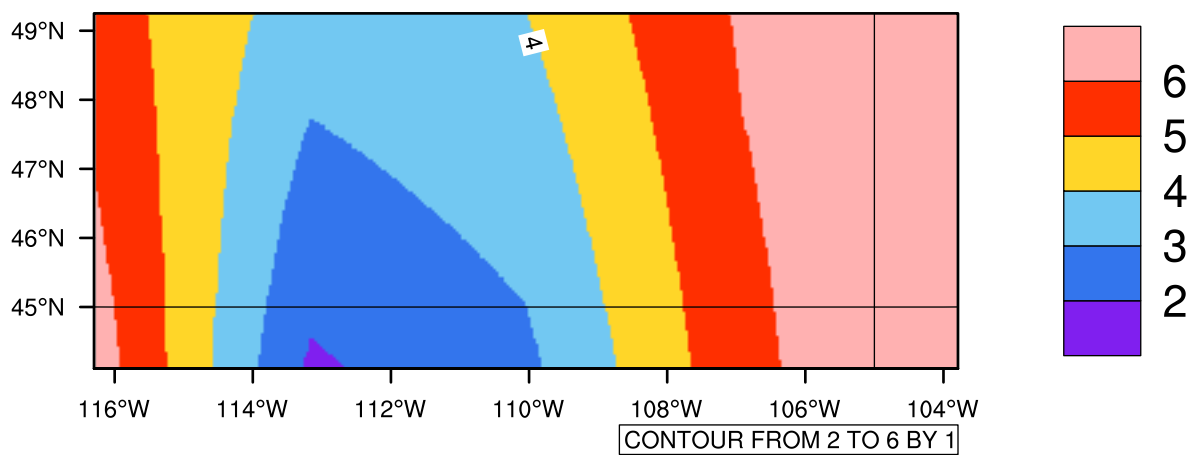

Yearly tas(c) In 2070-2079 GFDL-ESM2M RCP45 - Montana

[You can request maps from any dataset from the AgriMetSoft Team.](#)