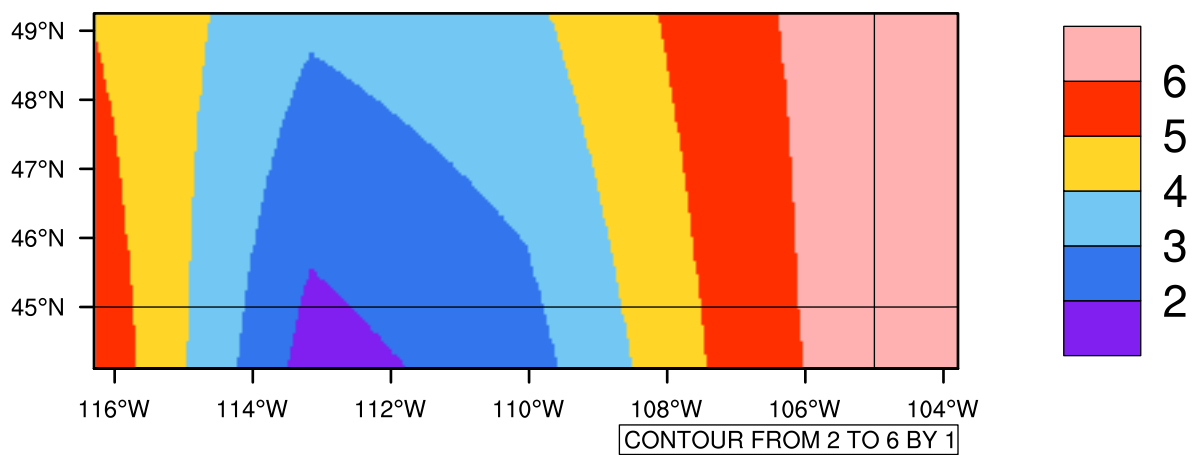

Yearly tas(c) In 2080-2089 GFDL-ESM2M RCP45 - Montana

[You can request maps from any dataset from the AgriMetSoft Team.](#)