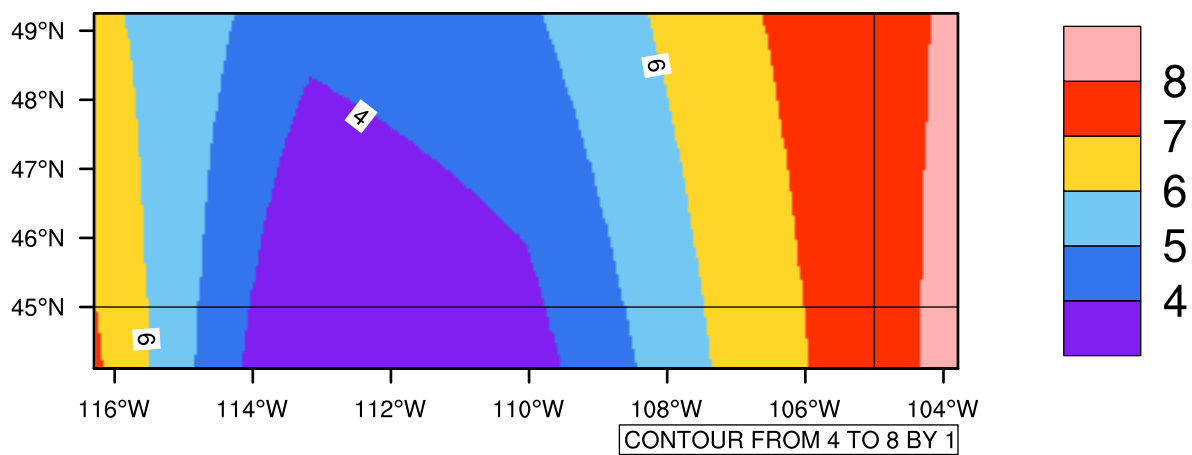

Yearly tas(c) In 2060-2069 GFDL-ESM2M RCP85 - Montana

[You can request maps from any dataset from the AgriMetSoft Team.](#)