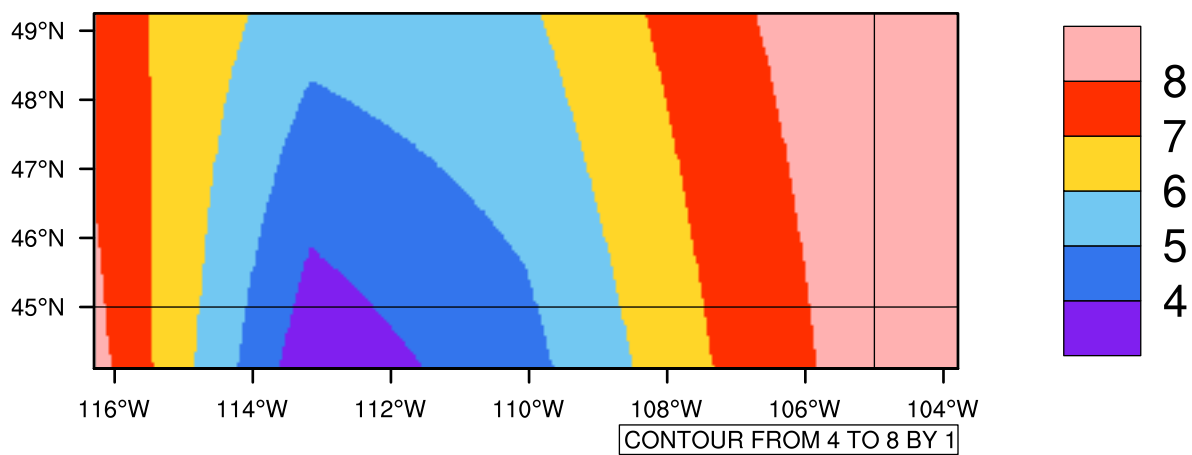

Yearly tas(c) In 2080-2089 GFDL-ESM2M RCP85 - Montana

[You can request maps from any dataset from the AgriMetSoft Team.](#)