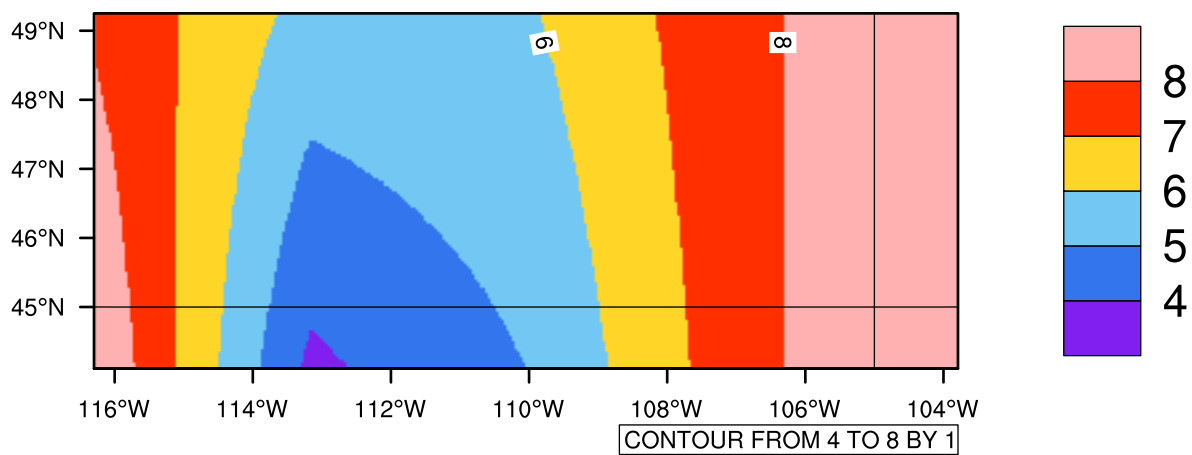

Yearly tas(c) In 2090-2099 GFDL-ESM2M RCP85 - Montana

[You can request maps from any dataset from the AgriMetSoft Team.](#)