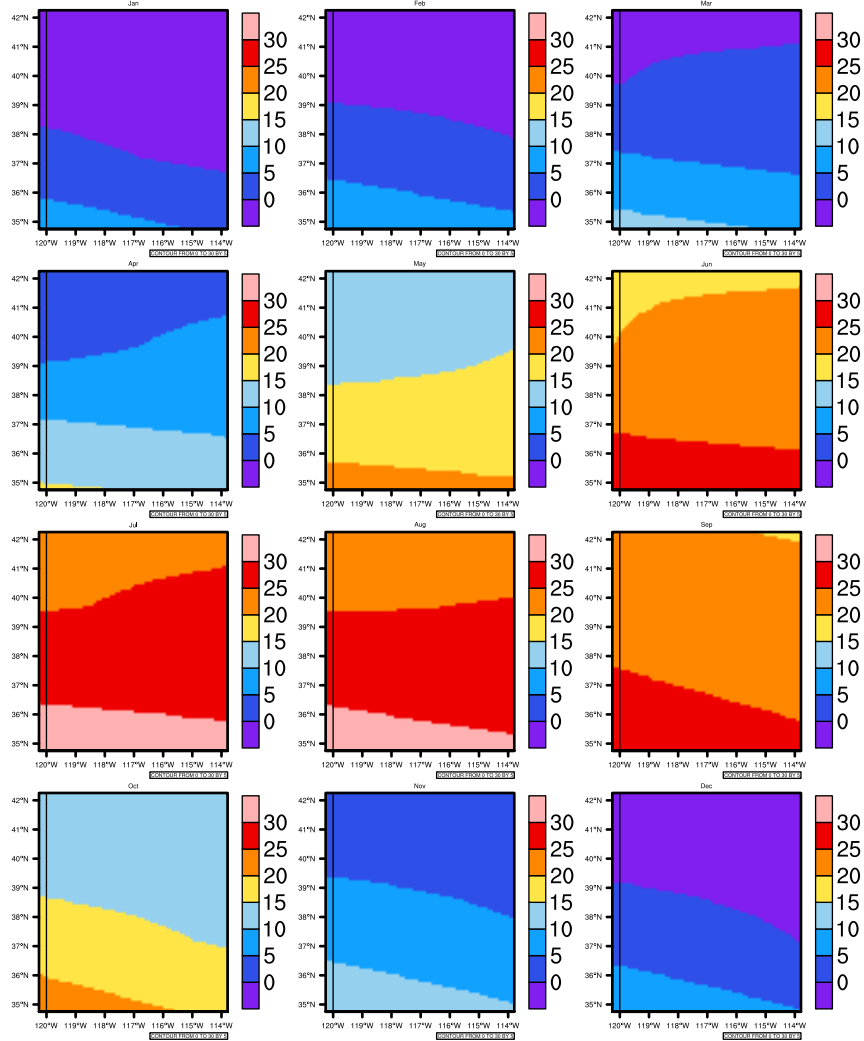

Monthly Daily Averagetasmx(c) In 1975-2005 GFDL-ESM2M historical - Nevada

AgriMetSoft (2020). Climate Maps. Available on:
<https://agrimetsoft.com/maps>

[Order a new map on <https://agrimetsoft.com/order>

[You can request maps from any dataset from the AgriMetSoft Team.](#)