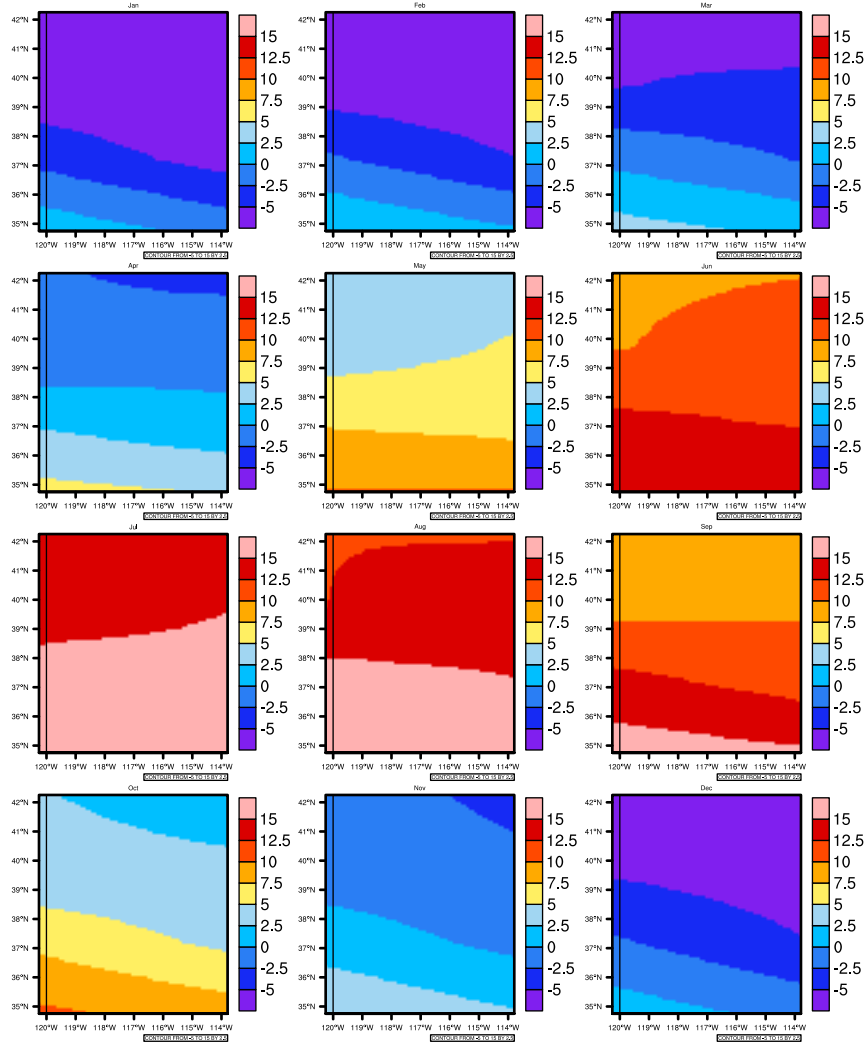

Monthly Daily Average t_{asmin}(c) In 1975-2005 GFDL-ESM2M historical - Nevada

AgriMetSoft (2020). Climate Maps. Available on:
<https://agrimetsoft.com/maps>

[Order a new map on <https://agrimetsoft.com/order>

[You can request maps from any dataset from the AgriMetSoft Team.](#)