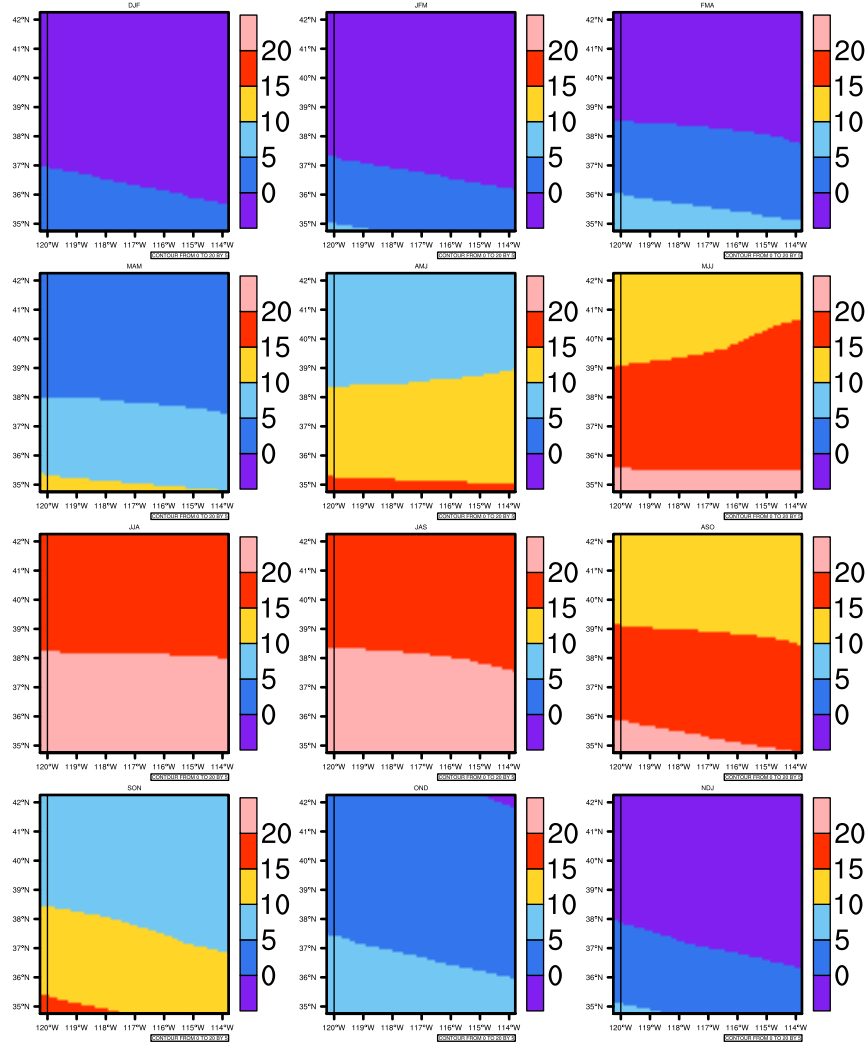

Seasonally Daily Averagetetas(c) In 1975-2005 GFDL-ESM2M historical - Nevada

AgriMetSoft (2020). Climate Maps. Available on:
<https://agrimetsoft.com/maps>

[Order a new map on <https://agrimetsoft.com/order>