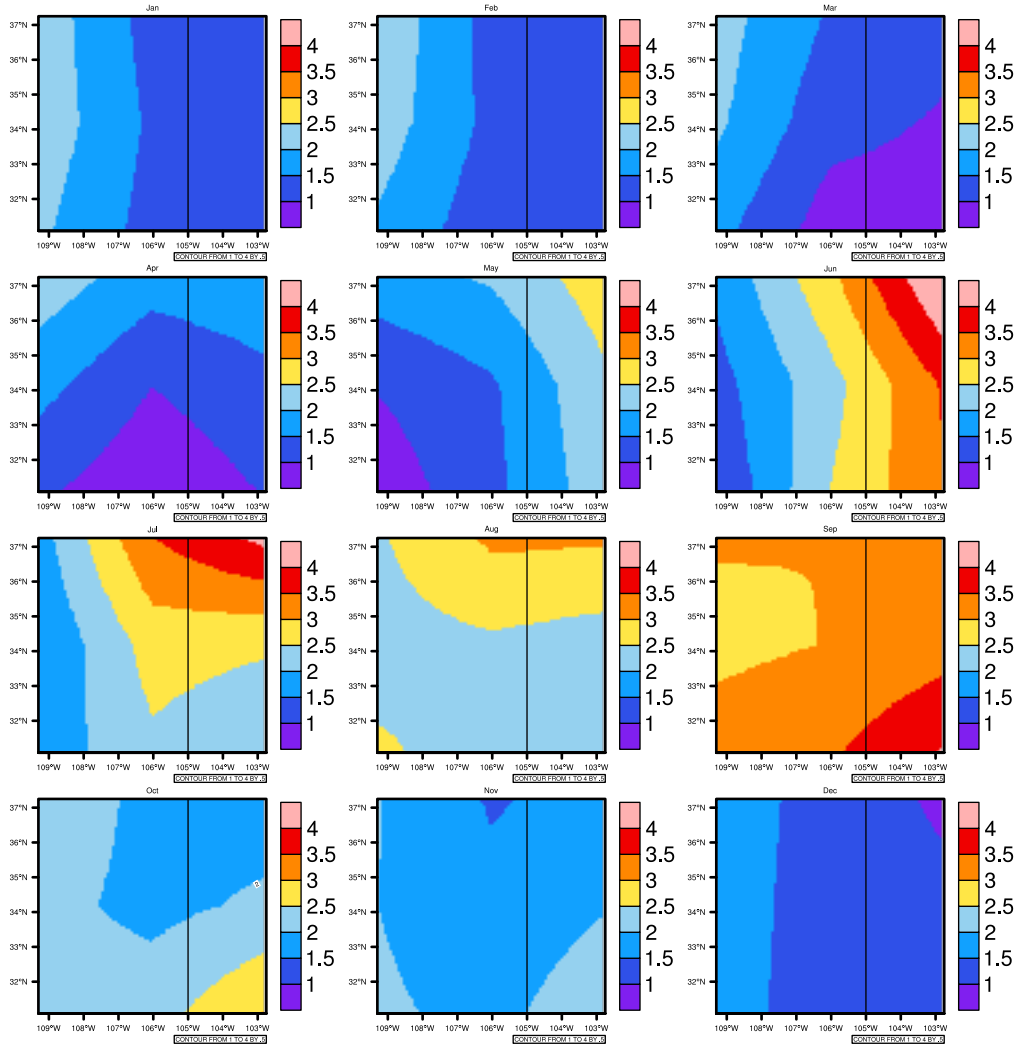

Monthly pr (mm/day) In 1975-2005 GFDL-ESM2M historical - New Mexico

AgriMetSoft (2020). Climate Maps. Available on:
<https://agrimetsoft.com/maps>

Order a new map on <https://agrimetsoft.com/order>

[You can request maps from any dataset from the AgriMetSoft Team.](#)