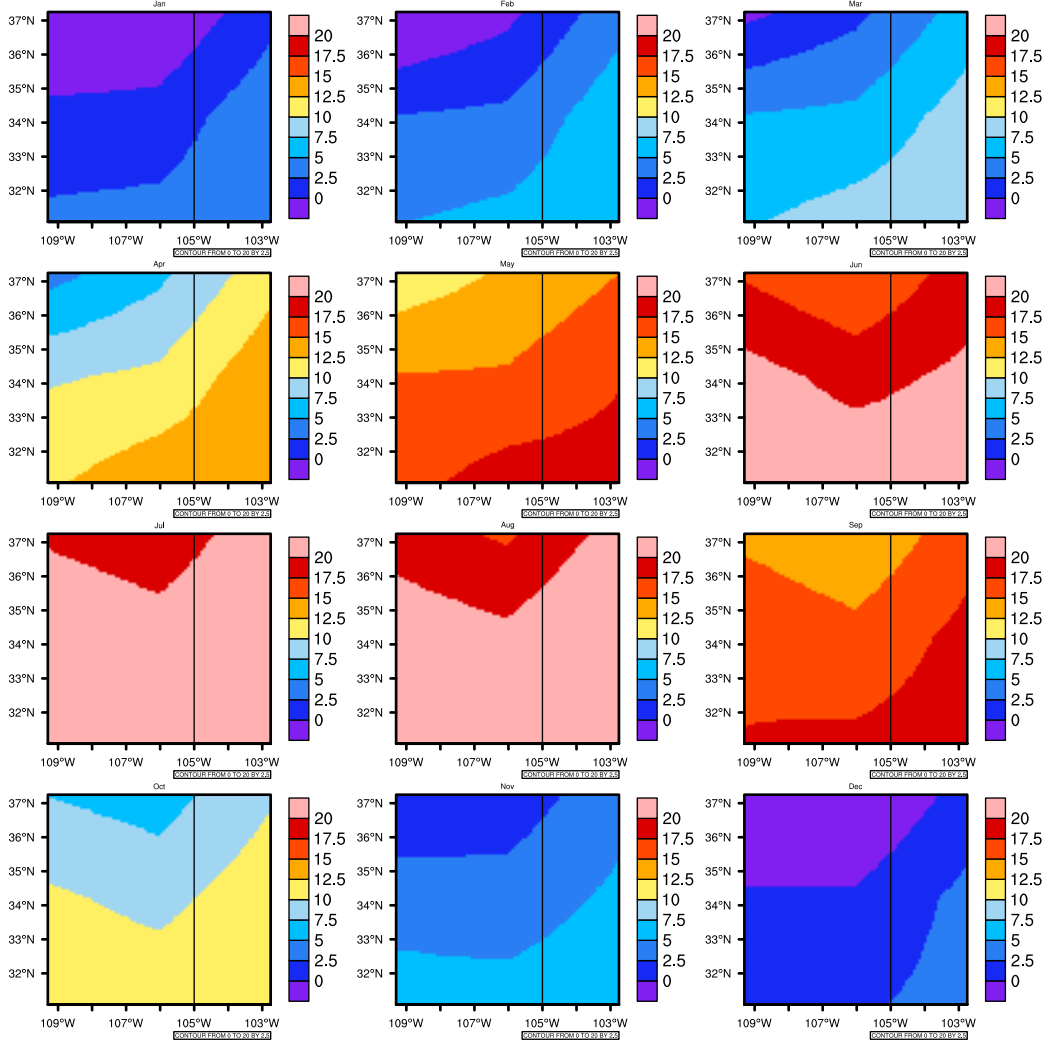

Monthly Daily Averagetetas(c) In 2020-2029 GFDL-ESM2M RCP85 - New Mexico

AgriMetSoft (2020). Climate Maps. Available on:
<https://agrimetsoft.com/maps>

Order a new map on <https://agrimetsoft.com/order>

[You can request maps from any dataset from the AgriMetSoft Team.](#)