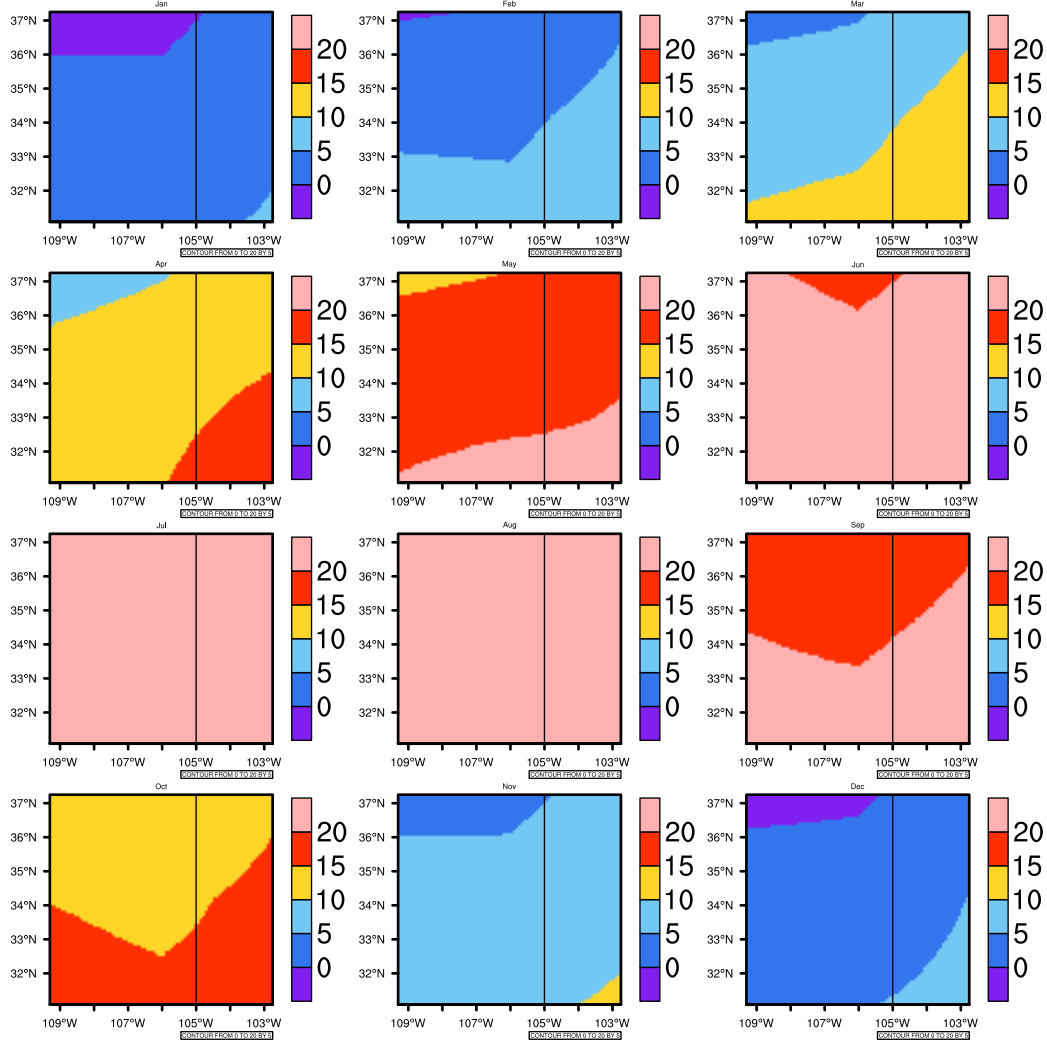

## Monthly Daily Averagetetas(c) In 2080-2089 GFDL-ESM2M RCP85 - New Mexico

AgriMetSoft (2020). Climate Maps. Available on:  
<https://agrimetsoft.com/maps>

Order a new map on <https://agrimetsoft.com/order>

[You can request maps from any dataset from the AgriMetSoft Team.](#)