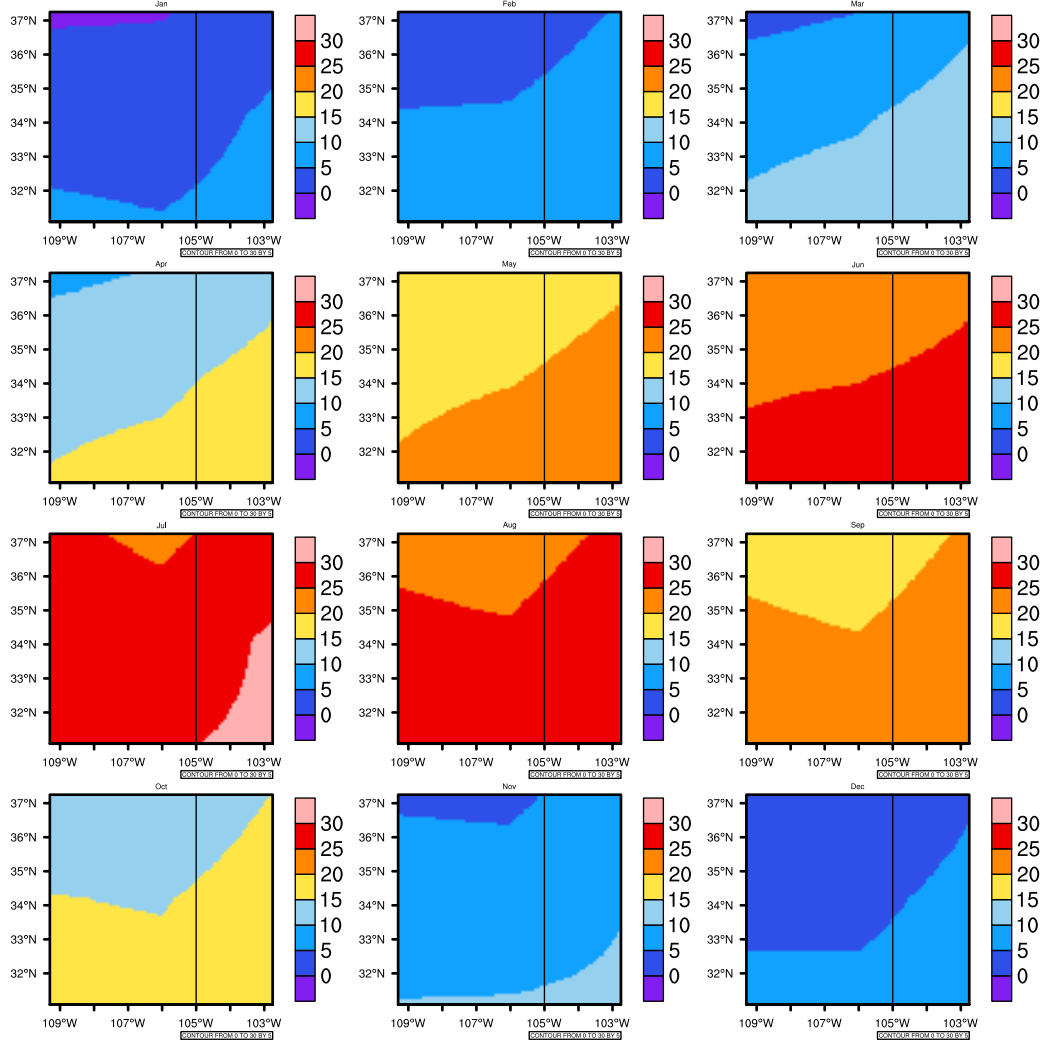

Monthly Daily Averagetgas(c) In 2090-2099 GFDL-ESM2M RCP85 - New Mexico

AgriMetSoft (2020). Climate Maps. Available on:
<https://agrimetsoft.com/maps>

Order a new map on <https://agrimetsoft.com/order>

[You can request maps from any dataset from the AgriMetSoft Team.](#)