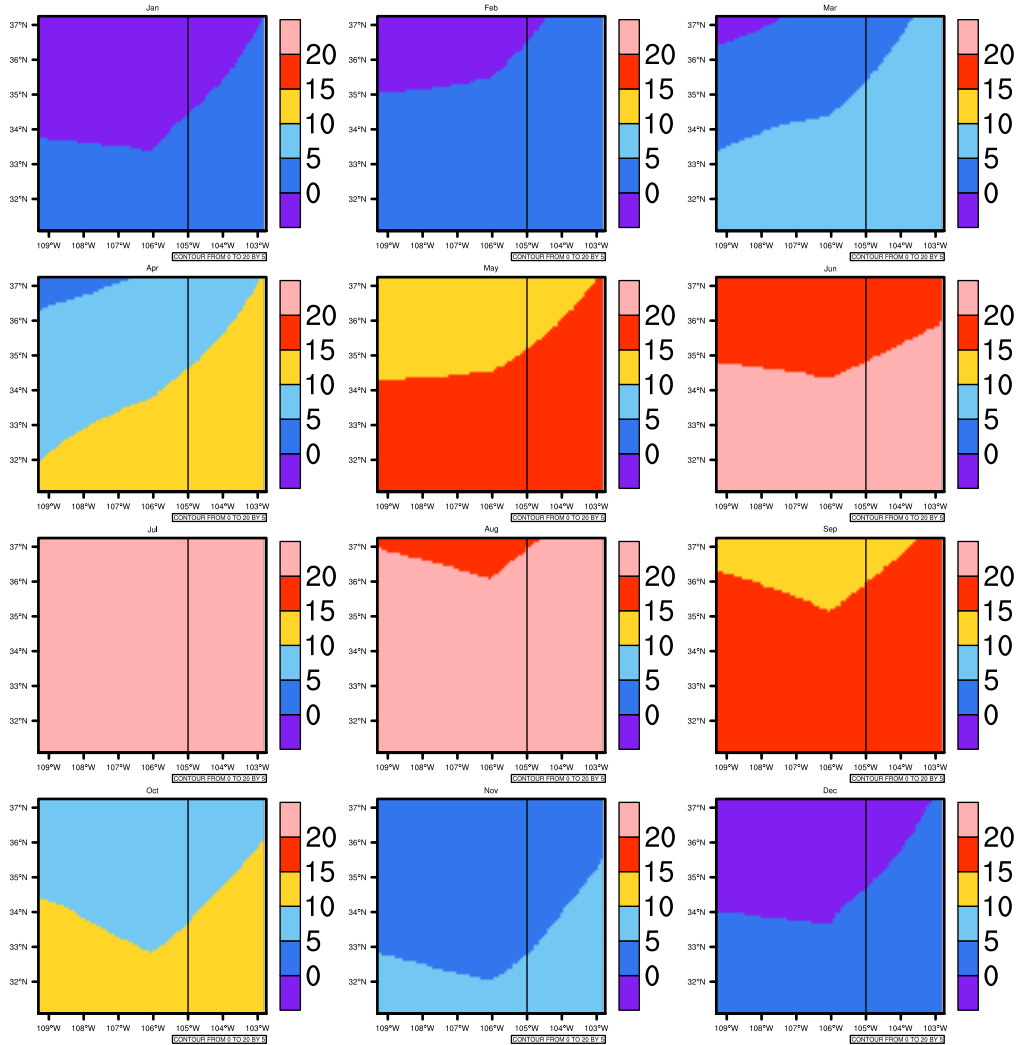

Monthly Daily Averaget(c) In 1975-2005 GFDL-ESM2M historical - New Mexico

AgriMetSoft (2020). Climate Maps. Available on:
<https://agrimetsoft.com/maps>

Order a new map on <https://agrimetsoft.com/order>

[You can request maps from any dataset from the AgriMetSoft Team.](#)