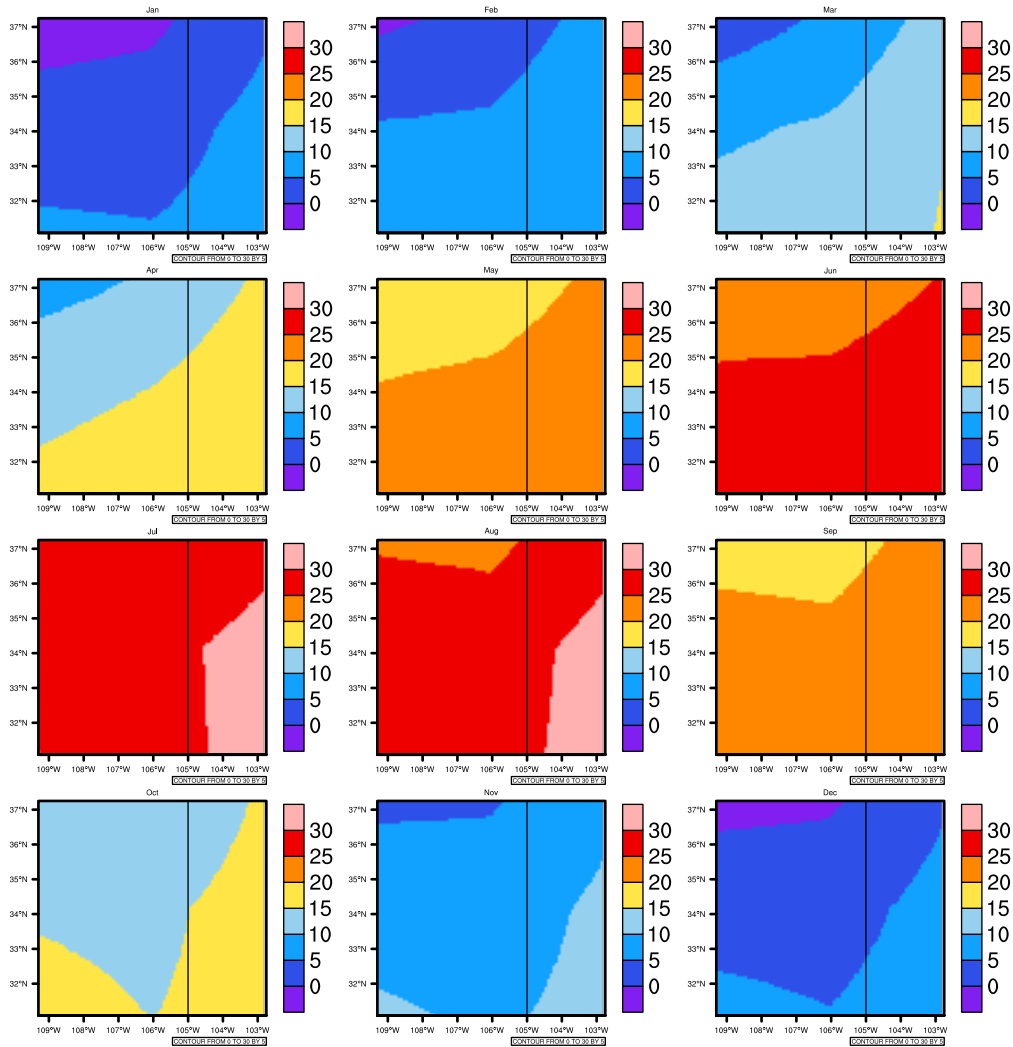

Monthly Daily Average t_{asmax(c)} In 1975-2005 GFDL-ESM2M historical - New Mexico

AgriMetSoft (2020). Climate Maps. Available on:
<https://agrimetsoft.com/maps>

Order a new map on <https://agrimetsoft.com/order>