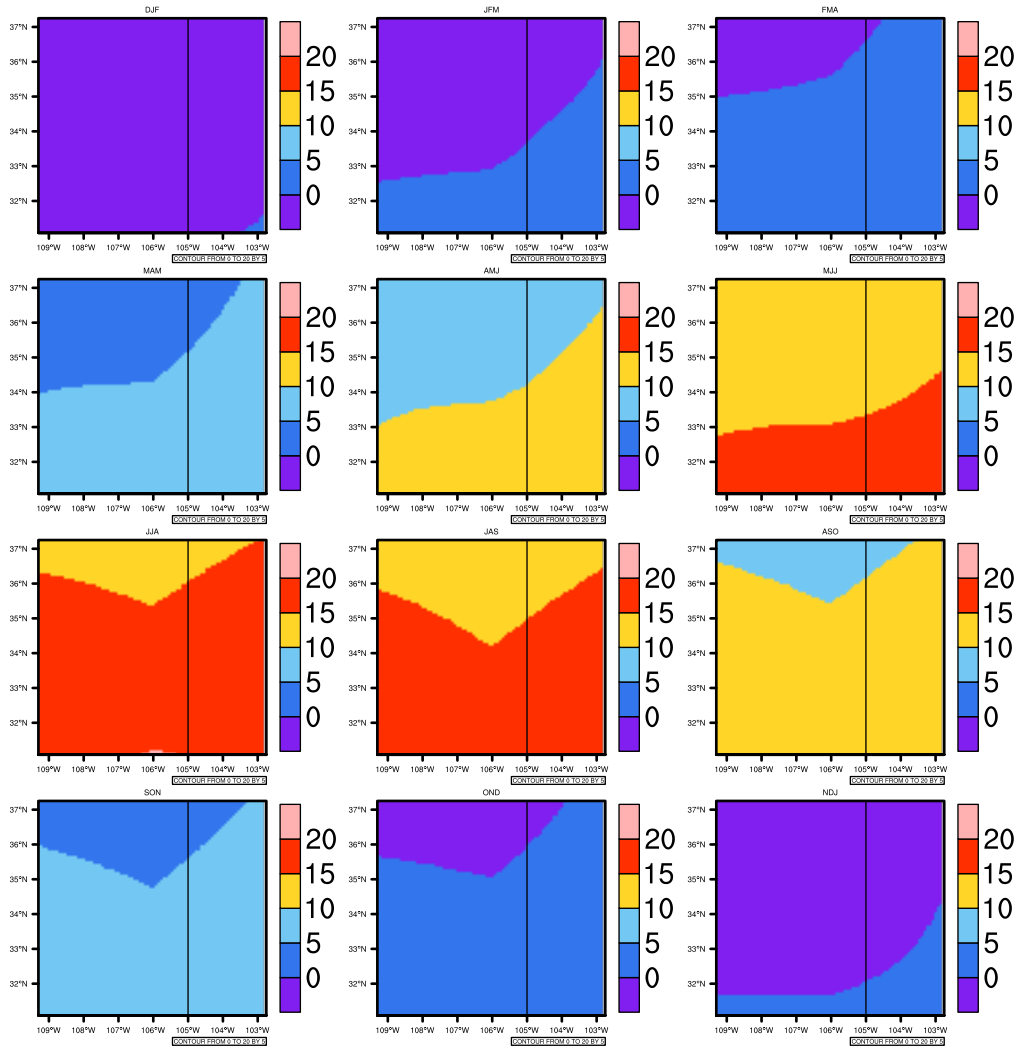

Seasonally Daily Average tasmin(c) In 1975-2005 GFDL-ESM2M historical - New Mexico

AgriMetSoft (2020). Climate Maps. Available on:
<https://agrimetsoft.com/maps>

Order a new map on <https://agrimetsoft.com/order>