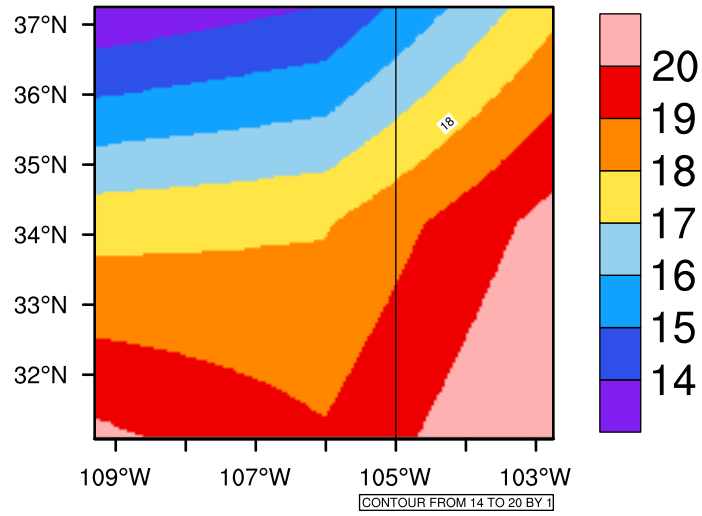

Yearly tasmax(c) In 2090-2099 GFDL-ESM2M RCP45 - New Mexico

[You can request maps from any dataset from the AgriMetSoft Team.](#)