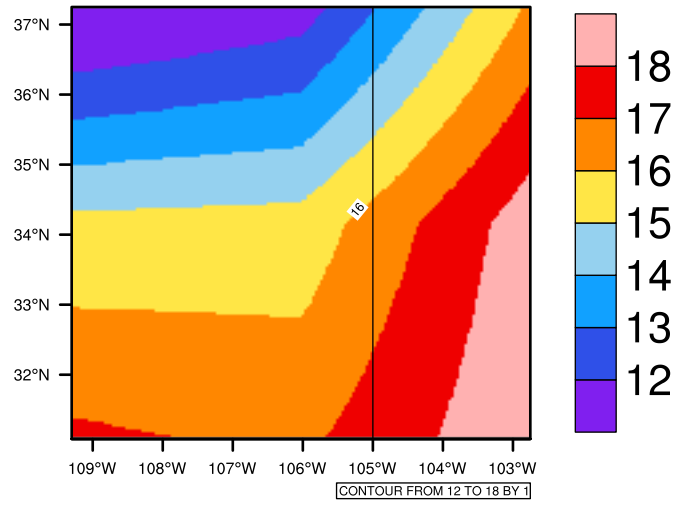

Yearly tasmax(c) In 1975-2005 GFDL-ESM2M historical - New Mexico

[You can request maps from any dataset from the AgriMetSoft Team.](#)