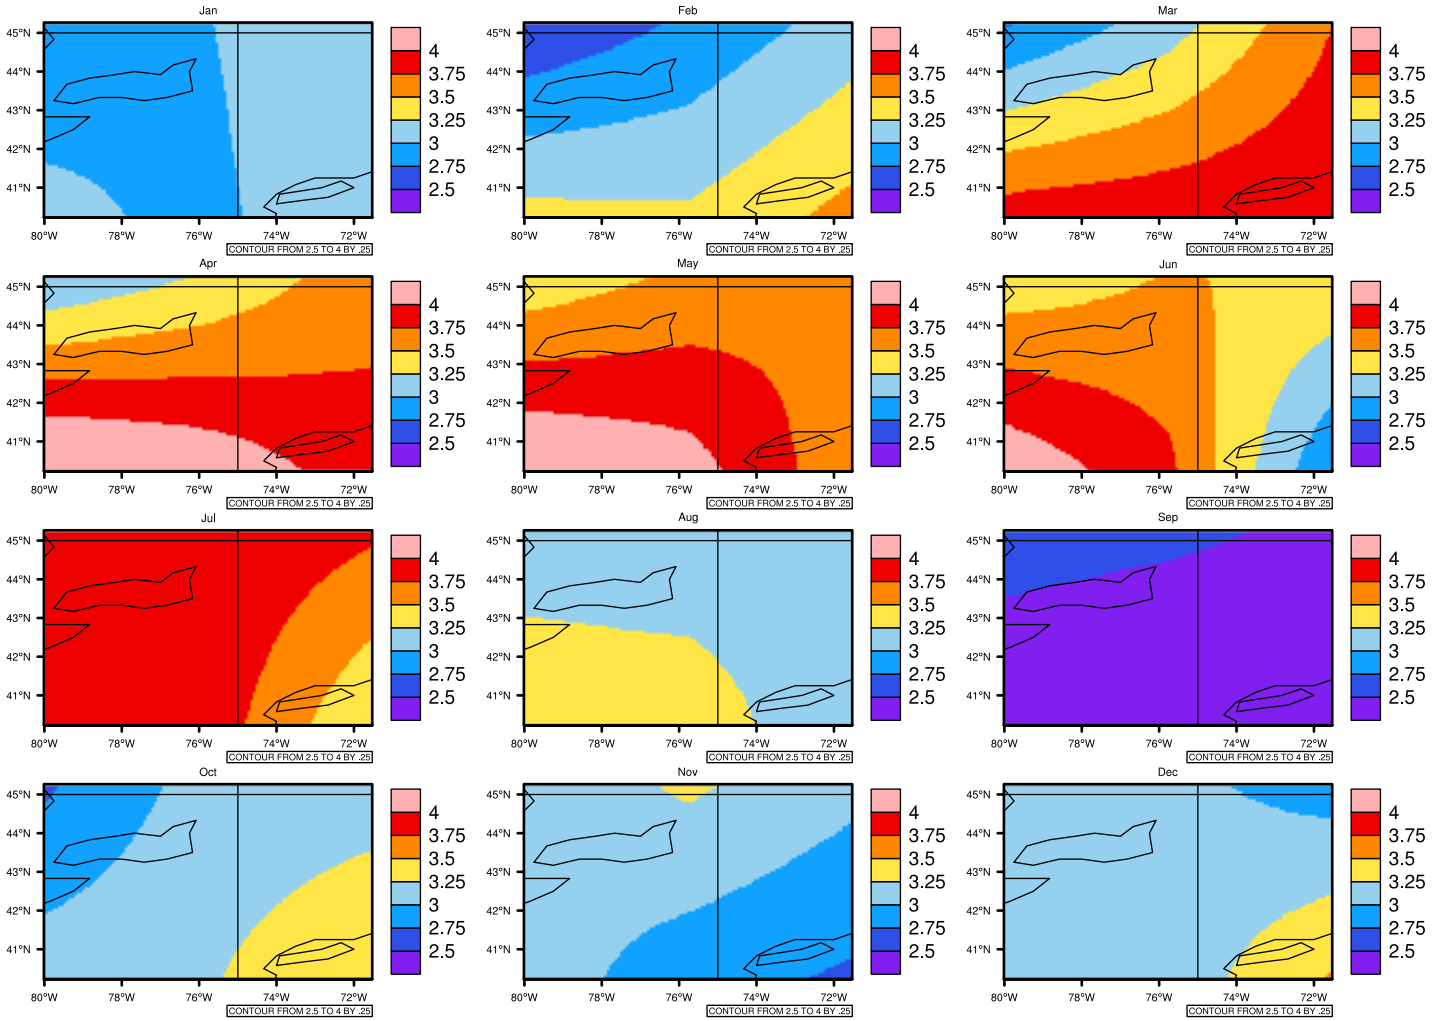

Monthly Daily Average pr(mm/day) In 2020-2029 GFDL-ESM2M RCP45 - New York

AgriMetSoft (2020). Climate Maps. Available on:
<https://agrimetsoft.com/maps>

Order a new map on <https://agrimetsoft.com/order>

[You can request maps from any dataset from the AgriMetSoft Team.](#)