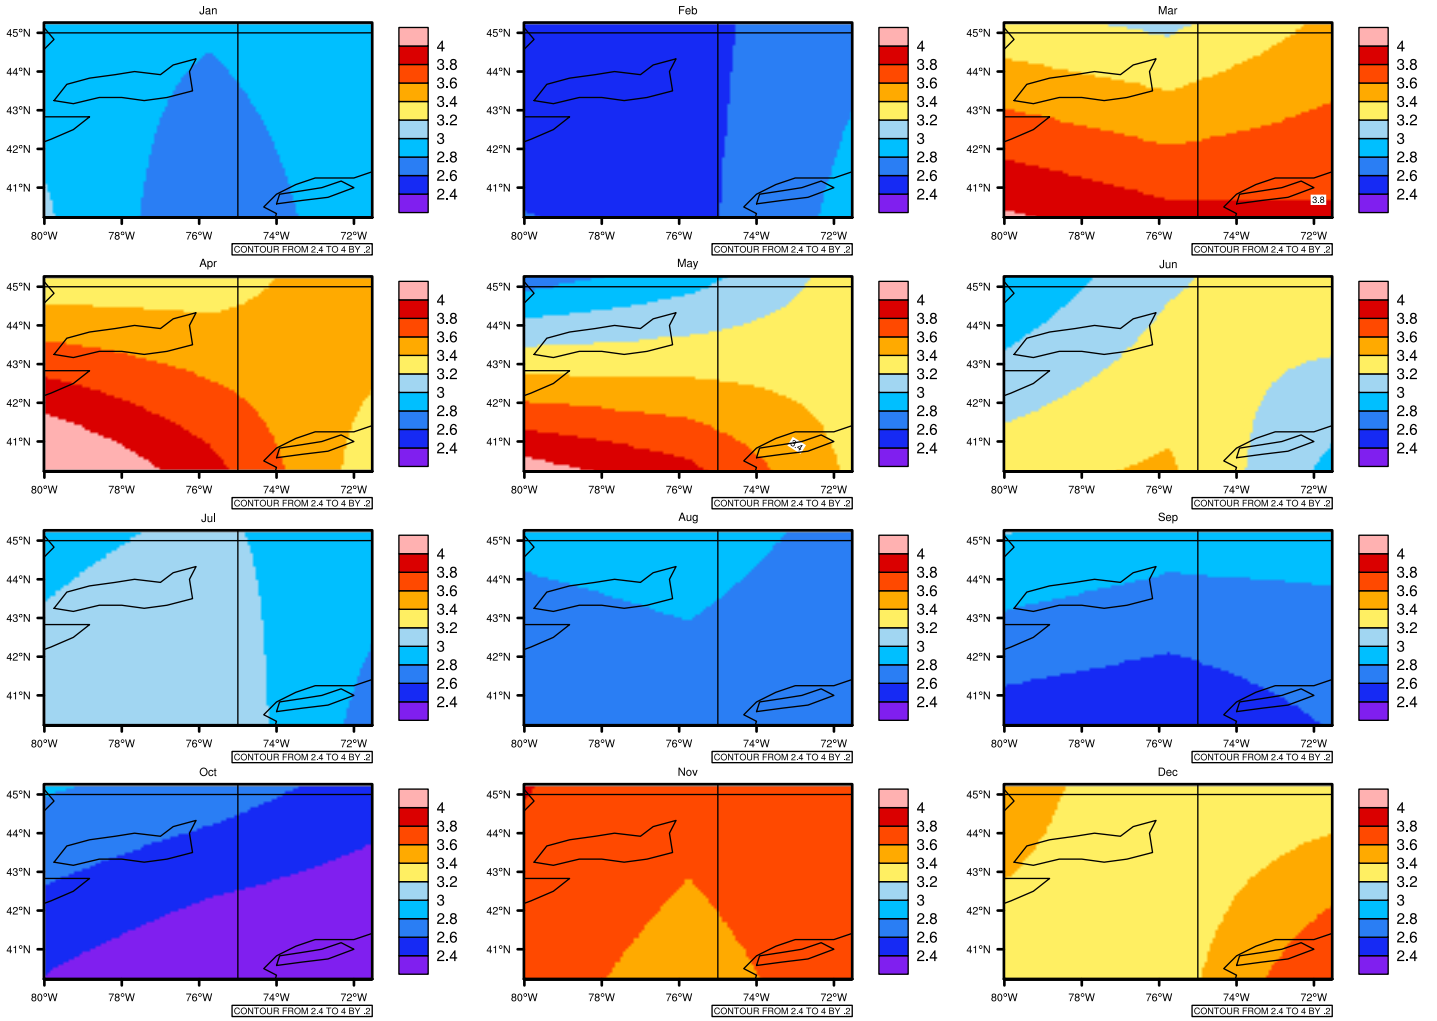

## Monthly Daily Average pr(mm/day) In 2030-2039 GFDL-ESM2M RCP45 - New York

AgriMetSoft (2020). Climate Maps. Available on:  
<https://agrimetsoft.com/maps>

[Order a new map on https://agrimetsoft.com/order](https://agrimetsoft.com/order)

[You can request maps from any dataset from the AgriMetSoft Team.](#)