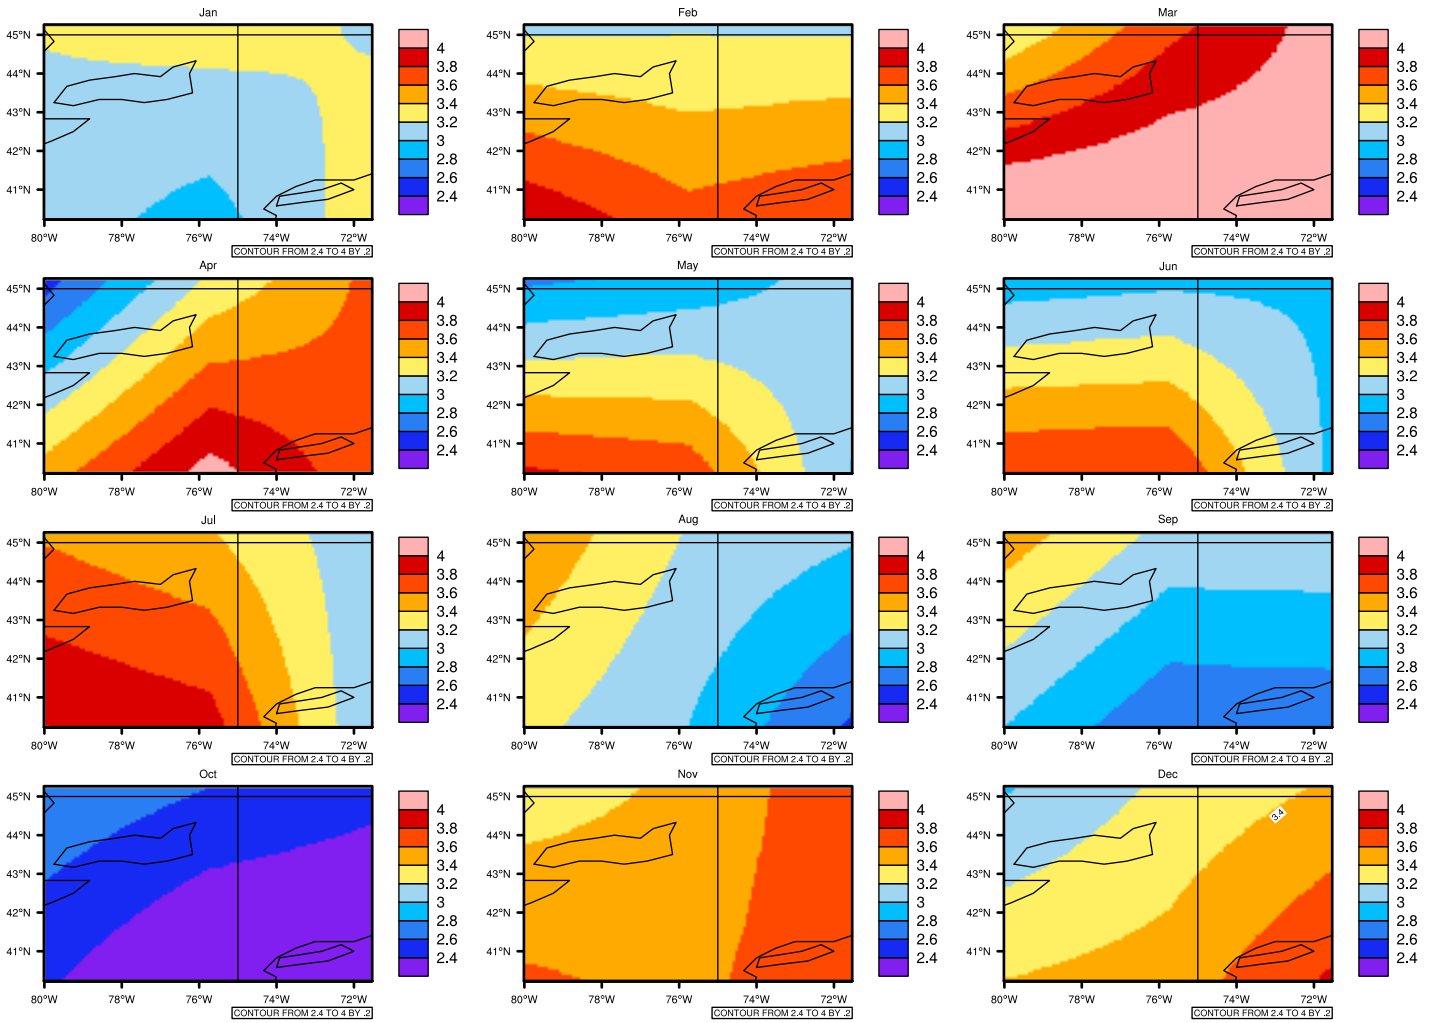

## Monthly Daily Average pr(mm/day) In 2040-2049 GFDL-ESM2M RCP45 - New York

AgriMetSoft (2020). Climate Maps. Available on:  
<https://agrimetsoft.com/maps>

[Order a new map on https://agrimetsoft.com/order](https://agrimetsoft.com/order)

[You can request maps from any dataset from the AgriMetSoft Team.](#)