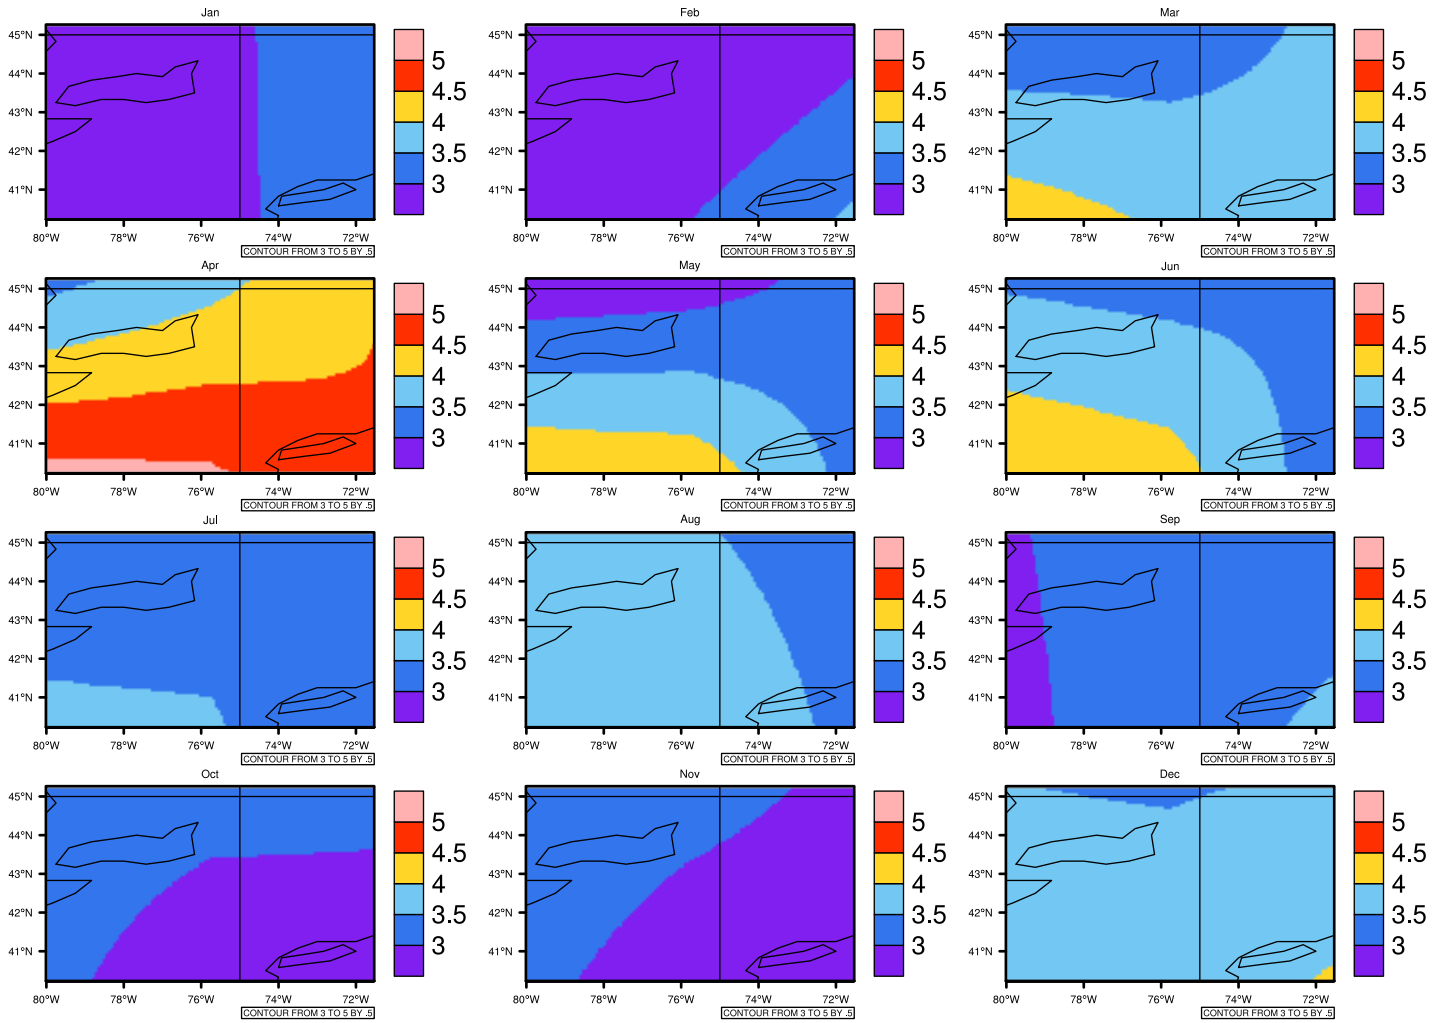

Monthly Daily Average pr(mm/day) In 2050-2059 GFDL-ESM2M RCP45 - New York

AgriMetSoft (2020). Climate Maps. Available on:
<https://agrimetsoft.com/maps>

Order a new map on <https://agrimetsoft.com/order>

[You can request maps from any dataset from the AgriMetSoft Team.](#)