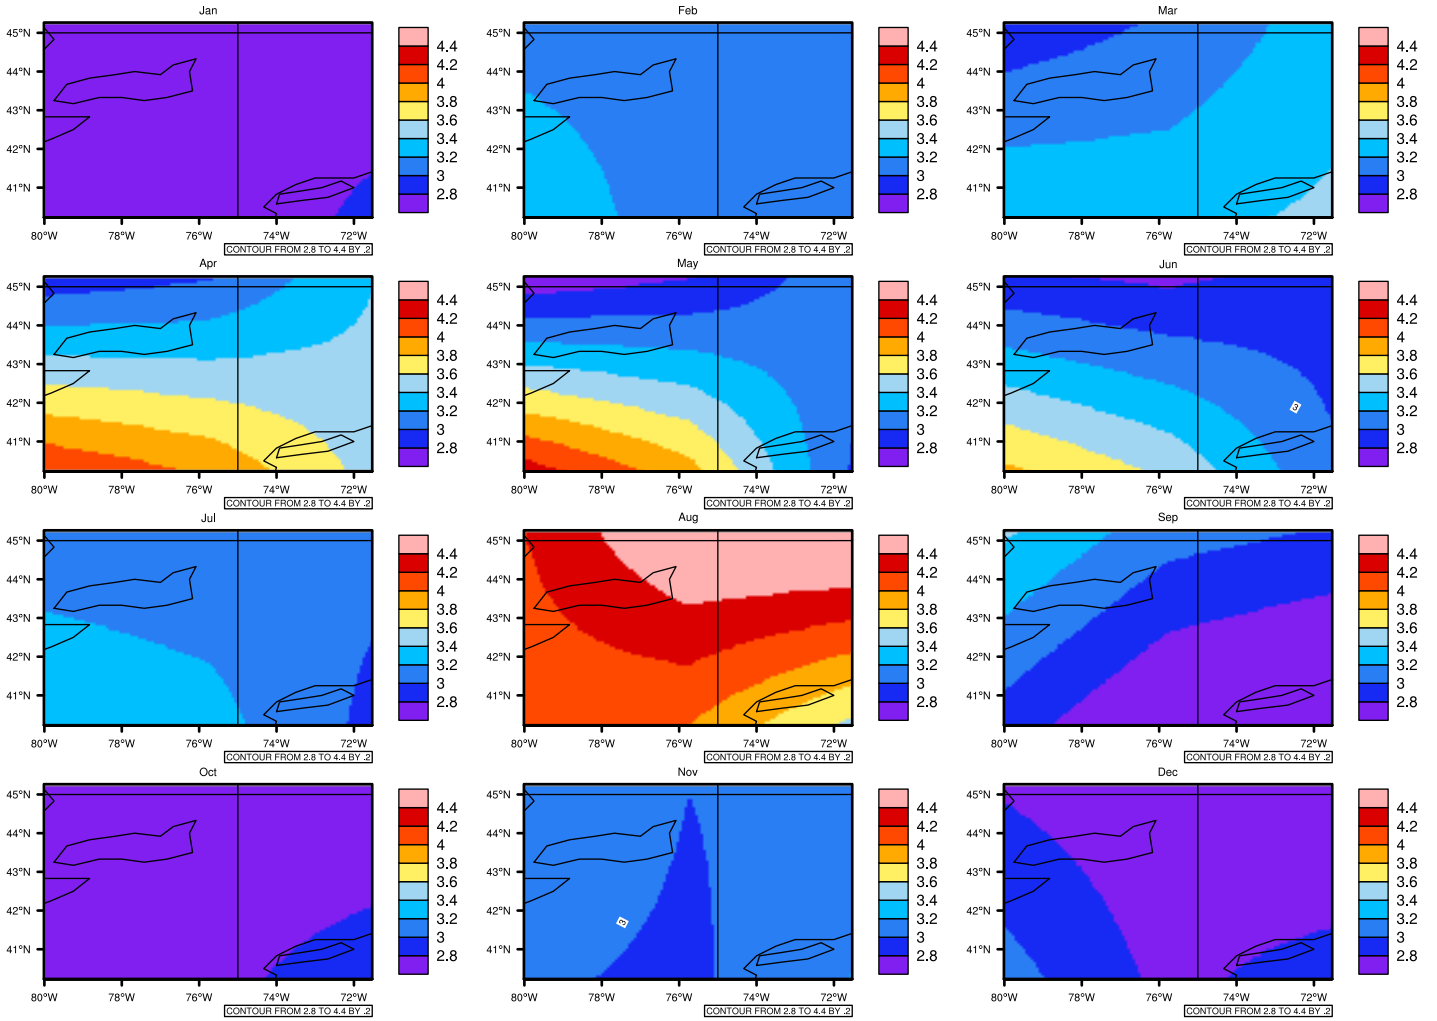

Monthly Daily Average pr(mm/day) In 2060-2069 GFDL-ESM2M RCP45 - New York

AgriMetSoft (2020). Climate Maps. Available on:
<https://agrimetsoft.com/maps>

[Order a new map on https://agrimetsoft.com/order](https://agrimetsoft.com/order)

[You can request maps from any dataset from the AgriMetSoft Team.](#)