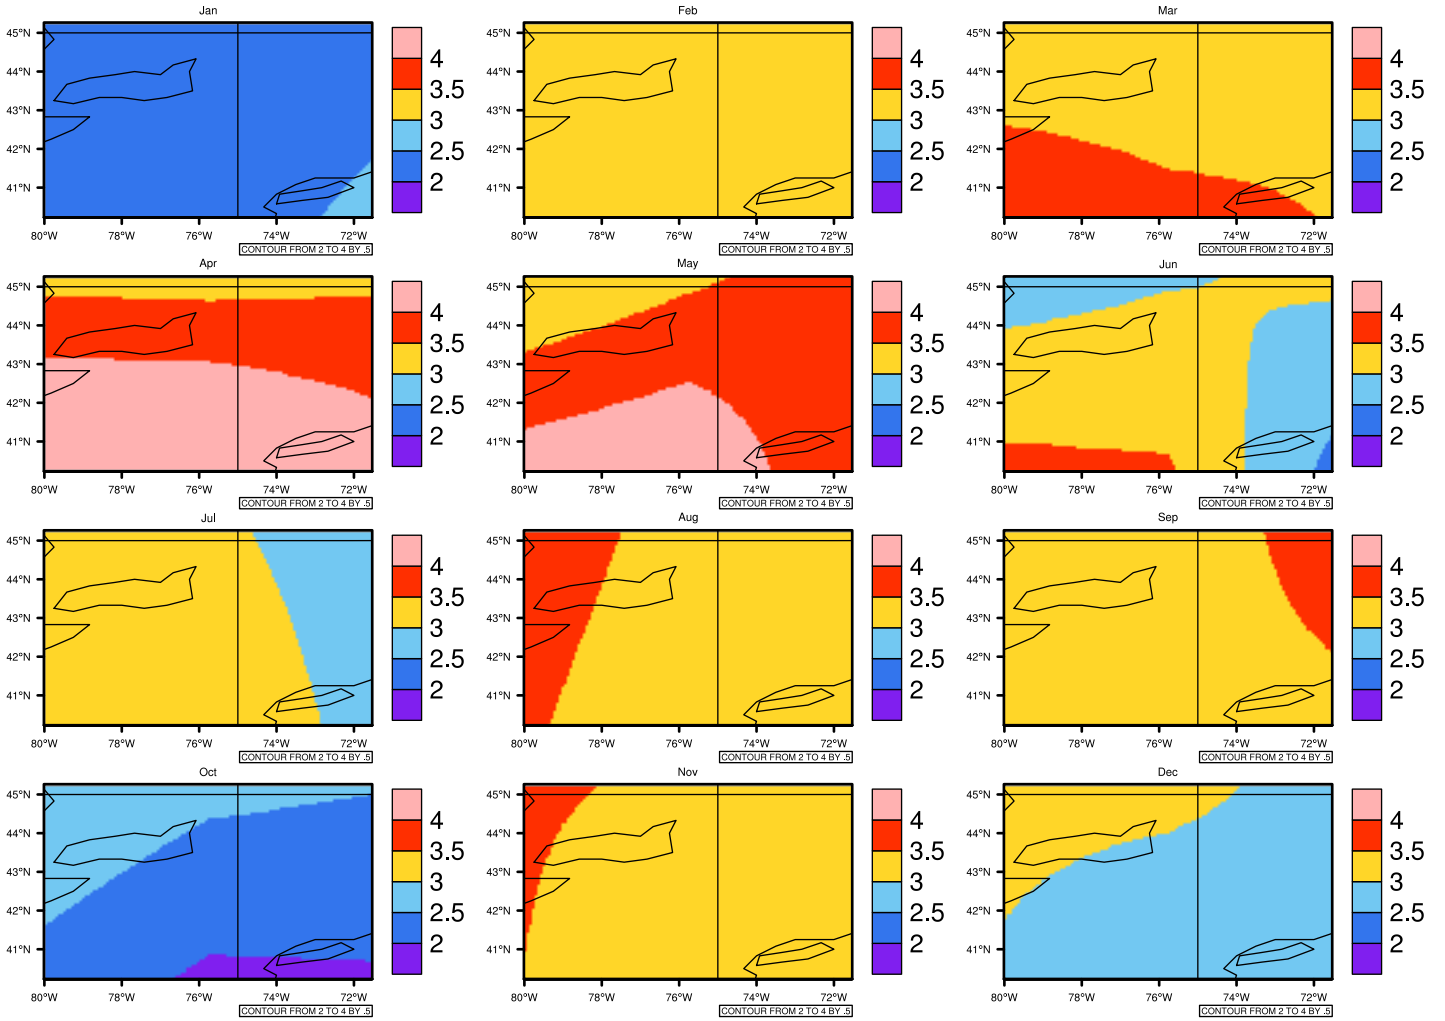

Monthly Daily Average pr(mm/day) In 2070-2079 GFDL-ESM2M RCP45 - New York

AgriMetSoft (2020). Climate Maps. Available on:
<https://agrimetsoft.com/maps>

Order a new map on <https://agrimetsoft.com/order>